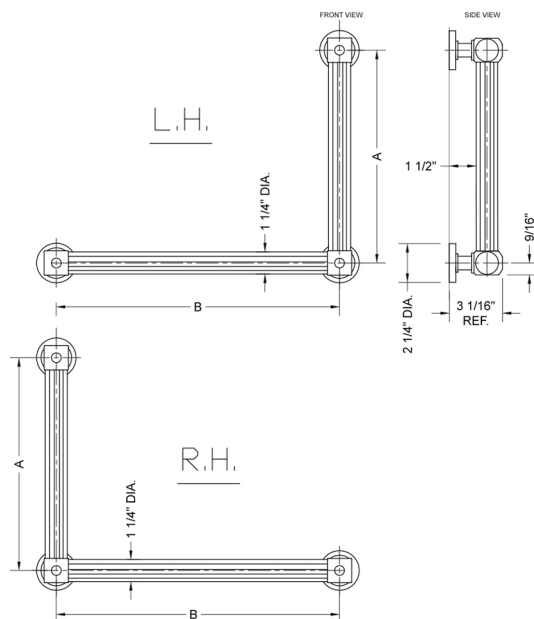

G71 32H x 12W 90° Left Hand Grab Bar

Model #: **G71-32H-12W-LH-**

FEATURES:

- ADA compliant when properly installed
- All brass construction, fully polished & plated
- All grab bars can be custom sized. Contact JACLO for pricing & availability
- Optional handshower sliders and toilet paper/wash cloth holders can be added only upon initial order
- Grab bars over 32" REQUIRE a middle post

SPECIFICATION DRAWING:

BRASS LUXURY GRAB BAR			
PART. #	DESCRIPTION	A H	B W
G71-12H-12W	CENTER TO CENTER	12"	12"
G71-12H-16W	CENTER TO CENTER	12"	16"
G71-12H-24W	CENTER TO CENTER	12"	24"
G71-12H-32W	CENTER TO CENTER	12"	32"
G71-16H-12W	CENTER TO CENTER	16"	12"
G71-16H-16W	CENTER TO CENTER	16"	16"
G71-16H-24W	CENTER TO CENTER	16"	24"
G71-16H-32W	CENTER TO CENTER	16"	32"
G71-24H-12W	CENTER TO CENTER	24"	12"
G71-24H-16W	CENTER TO CENTER	24"	16"
G71-24H-24W	CENTER TO CENTER	24"	24"
G71-24H-32W	CENTER TO CENTER	24"	32"
G71-32H-12W	CENTER TO CENTER	32"	12"
G71-32H-16W	CENTER TO CENTER	32"	16"
G71-32H-24W	CENTER TO CENTER	32"	24"
G71-32H-32W	CENTER TO CENTER	32"	32"