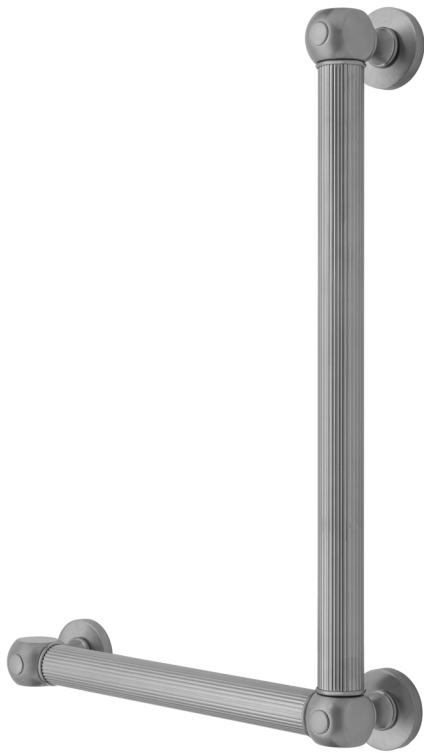

G71 32H x 12W 90° Left Hand Grab Bar

Model #: **G71-32H-12W-LH-**

FEATURES:

- ADA compliant when properly installed
- All brass construction, fully polished & plated
- All grab bars can be custom sized. Contact JACLO for pricing & availability
- Optional handshower sliders and toilet paper/wash cloth holders can be added only upon initial order
- Grab bars over 32" REQUIRE a middle post

AVAILABLE FINISHES:

Polished Chrome (PCH)	Satin Chrome (SC)	Bronze Umber (BU)
Satin Nickel (SN)	Pewter (PEW)	Caramel Bronze (CB)
Polished Nickel (PN)	Antique Brass (AB)	Antique Copper (ACU)
Oil-Rubbed Bronze (ORB)	Polished Brass (PB)	Polished Copper (PCU)
Vintage Bronze (VB)	Satin Brass (SB)	Matte Black (MBK)
Satin Gold (SG)	Polished Gold (PG)	Black Nickel (BKN)
Bombay Gold (BG)	Jewelers Gold (JG)	Europa Bronze (EB)
White (WH)	Sedona Beige (SDB)	Tristan Brass (TB)
Unlacquered Brass (ULB)	Satin Cooper (SCU)	

SPECIFICATION DRAWING:

BRASS LUXURY GRAB BAR			
PART. #	DESCRIPTION	A H	B W
G71-12H-12W	CENTER TO CENTER	12"	12"
G71-12H-16W	CENTER TO CENTER	12"	16"
G71-12H-24W	CENTER TO CENTER	12"	24"
G71-12H-32W	CENTER TO CENTER	12"	32"
G71-16H-12W	CENTER TO CENTER	16"	12"
G71-16H-16W	CENTER TO CENTER	16"	16"
G71-16H-24W	CENTER TO CENTER	16"	24"
G71-16H-32W	CENTER TO CENTER	16"	32"
G71-24H-12W	CENTER TO CENTER	24"	12"
G71-24H-16W	CENTER TO CENTER	24"	16"
G71-24H-24W	CENTER TO CENTER	24"	24"
G71-24H-32W	CENTER TO CENTER	24"	32"
G71-32H-12W	CENTER TO CENTER	32"	12"
G71-32H-16W	CENTER TO CENTER	32"	16"
G71-32H-24W	CENTER TO CENTER	32"	24"
G71-32H-32W	CENTER TO CENTER	32"	32"