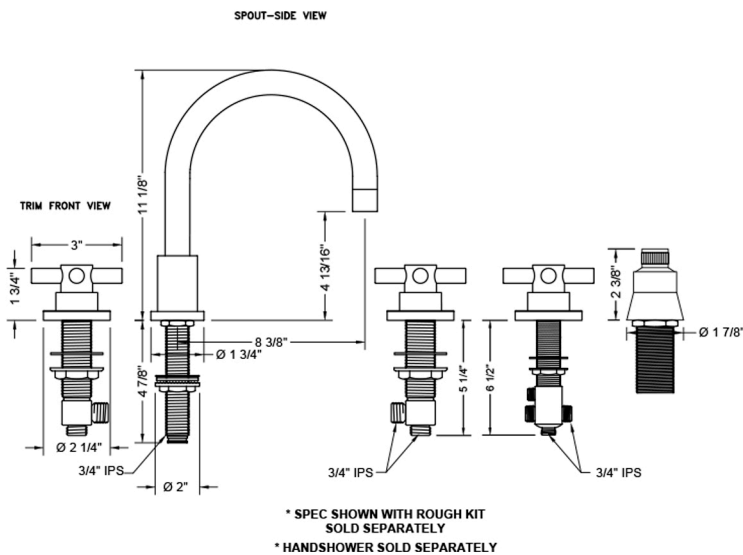

SPECIFICATION DRAWING: