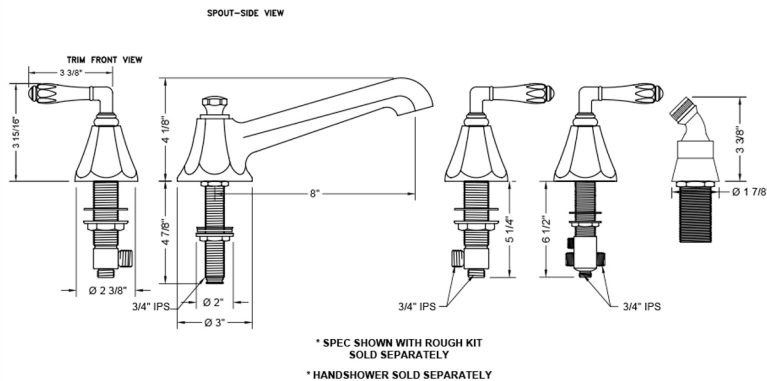

SPECIFICATION DRAWING: