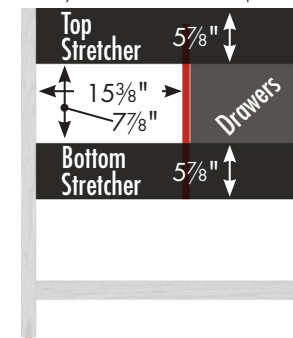

internal dividers

Vanity back clear openings for plumbing  
(may need to cut adjustable shelf)

**30" Alki Spa Vanity**  
**Drawers Right**  
30" wide  
34½" tall  
21" or 18" front-to-back