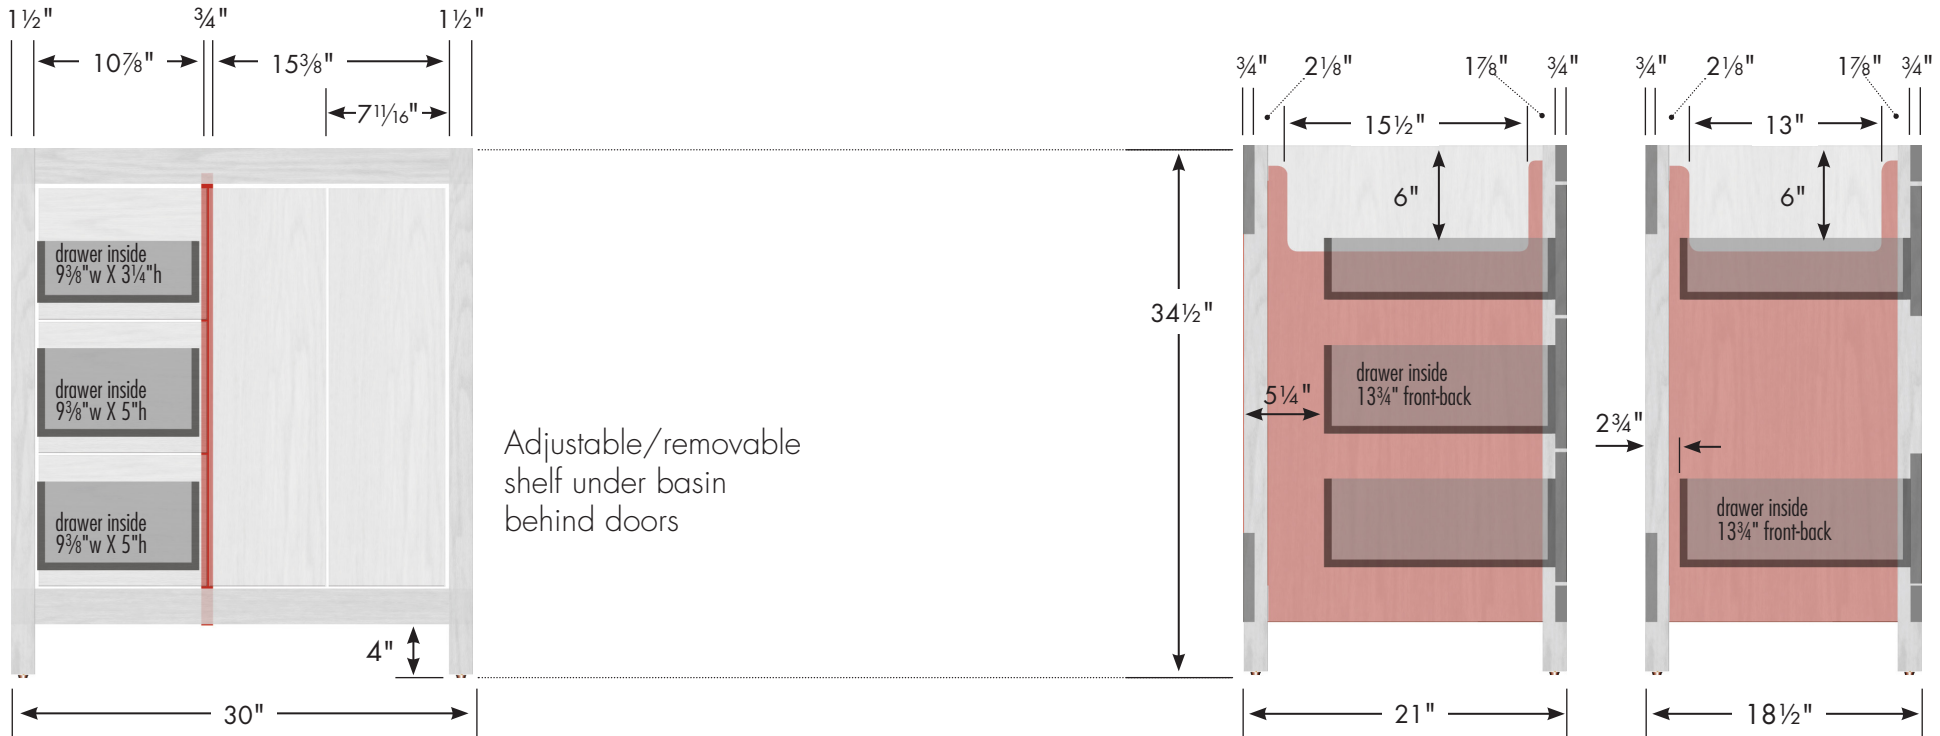

# STRASSER

Specifications:

**Alki View Vanity**  
**30" w, 34½" h, drawers left**

Adjustable/removable shelf under basin behind doors

internal dividers

**30" Alki View Vanity**  
**Drawers Left**  
 30" wide  
 34½" tall  
 21" or 18½" front-to-back

Vanity back clear openings for plumbing  
 (may need to cut adjustable shelf)