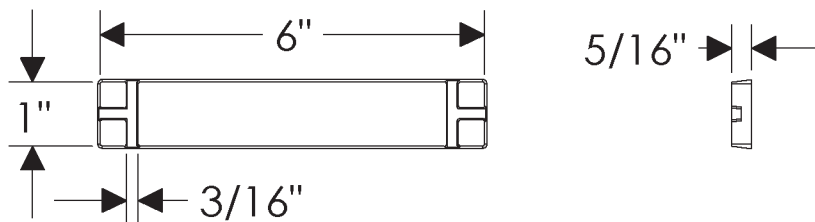

ROCKY MOUNTAIN®

H A R D W A R E

TT682
Morse Code - GT
1" x 6"