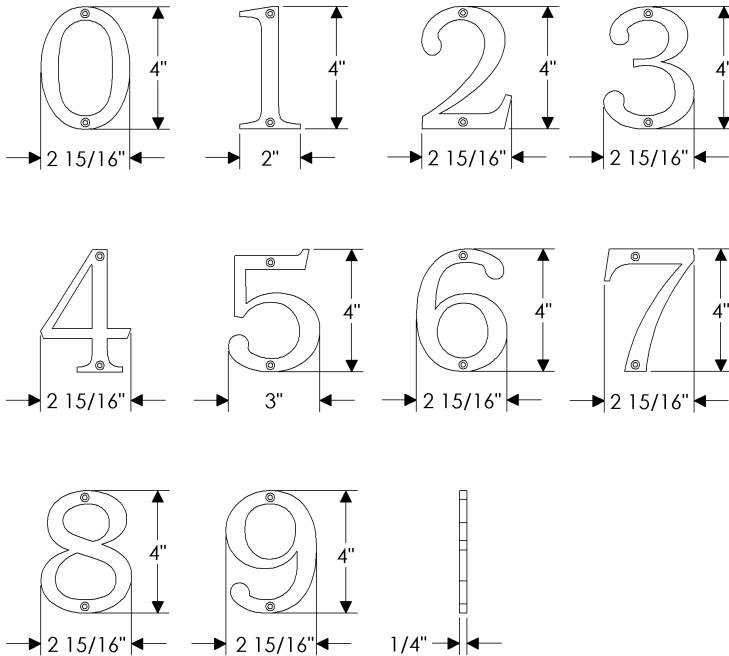

ROCKY MOUNTAIN®

H A R D W A R E

4" House Numbers - ITC Bookman

- N4000 - "0"
- N4001 - "1"
- N4002 - "2"
- N4003 - "3"
- N4004 - "4"
- N4005 - "5"
- N4006 - "6"
- N4007 - "7"
- N4008 - "8"
- N4009 - "9"