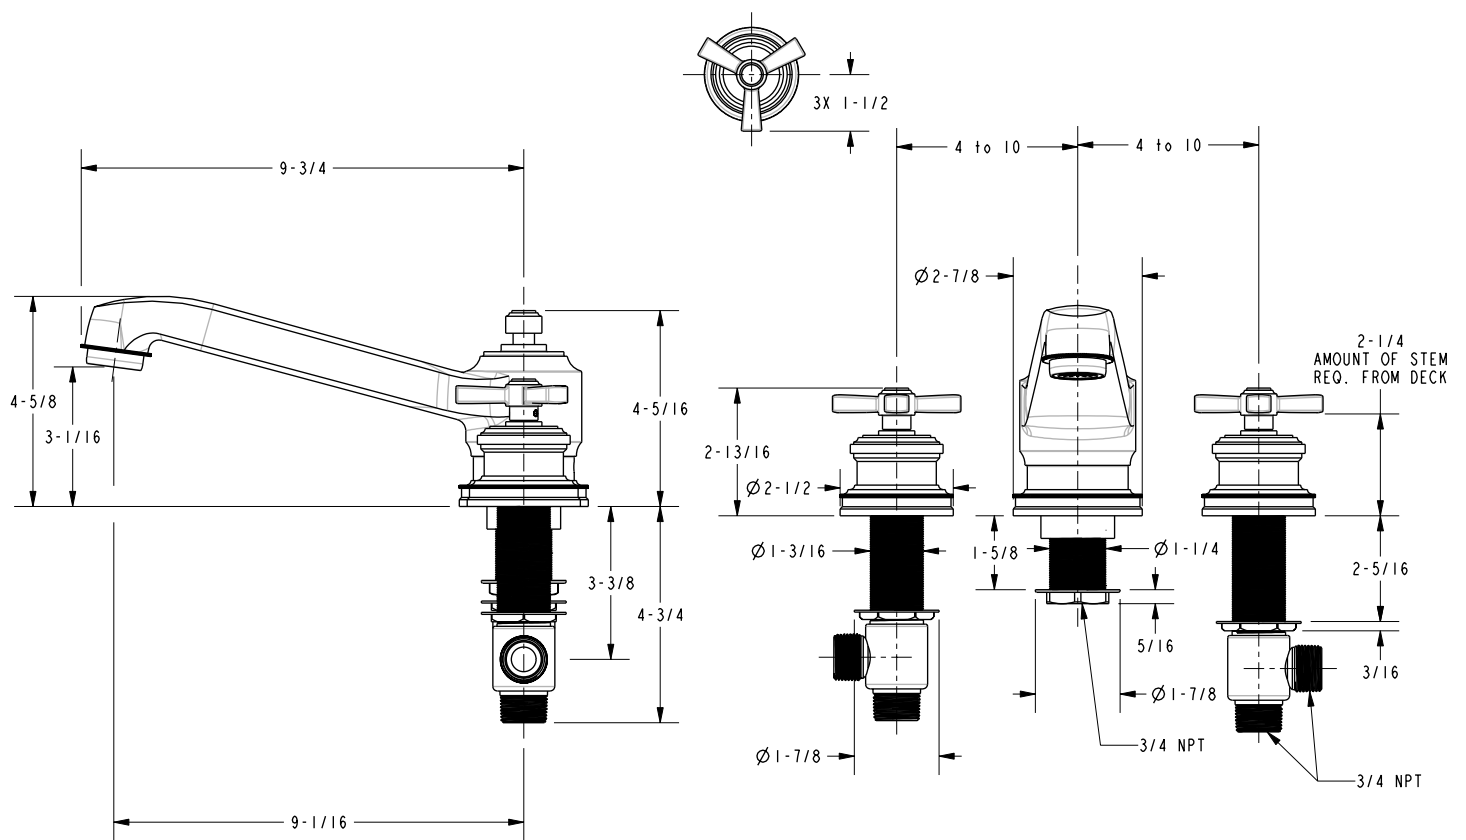

**Roman Tub Deck Trim**

**3-1606**

**Features**

- Solid brass construction
- ADA compliant traditional cross handles
- 3-1/16" (7.8 cm) spout height at outlet
- 9-1/16" (23.0 cm) spout reach (c-c)
- Intended for use with Newport Brass rough valve kit (Required Accessory) which incorporates the following:
  - Brass valve bodies and quick-connect spout fitting
  - Quarter-turn washerless ceramic disc 3/4" valve cartridges

**Required Accessory:**

Trim, above, and Rough Valve Kit, below, must both be specified.

Application	Roman Tub			Roman Tub with Handshower					
	Hot Valve	Cold Valve	Spout Quick-Connect Fitting	Hot Valve	Cold Valve	Spout Quick-Connect Fitting	Poly-Braided Hose	Handshower Diverter	H/S Flange Hardware
Inlet/Outlet Size	3/4"	3/4"	3/4"	3/4"	3/4"	3/4"	1/2"	1/2" / 3/4"	-
Part Number	<input type="checkbox"/> 1-506			<input type="checkbox"/> 1-507					
Image									

**Product Specification:**

Add "Color / Finish" suffix to Tub Deck Trim model number, below.

The Roman Tub Deck Trim shall be made of solid brass construction. Roman Tub Deck Trim shall incorporate ADA compliant traditional cross handles. Product shall incorporate a 3-1/16" (7.8 cm) spout height at outlet and a 9-1/16" (23.0 cm) spout reach (c-c). Rough valve kit shall incorporate brass valve bodies with quarter-turn washerless ceramic disc 3/4" valve cartridges and a quick-connect spout fitting. Roman Tub Deck Trim shall be Newport Brass Model 3-1606/\_\_\_\_\_ and Newport Brass rough valve kit shall be 1-506.

# 3-1606

Product Dimensions (units are in inches)

Miro Roman Tub Deck Trim  
**3-1606**

page 2 of 2 spec\_3-1606

**NEWPORT BRASS**  
Flawless Beauty. From Faucet to Finish.™

t: 949.417.5207 | www.newportbrass.com