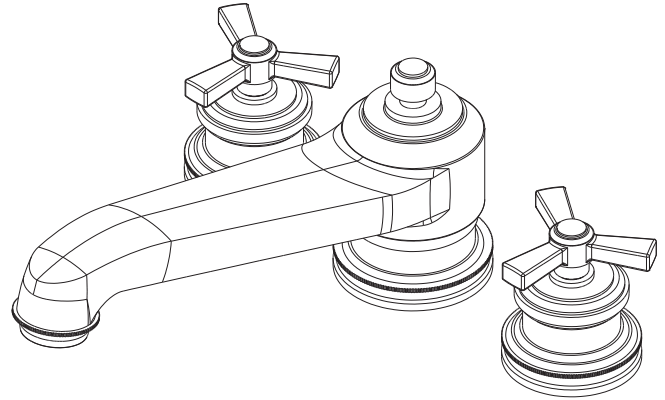

Roman Tub Deck Trim

3-1606

Features

- Solid brass construction
- ADA compliant traditional cross handles
- 3-1/16" (7.8 cm) spout height at outlet
- 9-1/16" (23.0 cm) spout reach (c-c)
- Intended for use with Newport Brass rough valve kit (Required Accessory) which incorporates the following:
  - Brass valve bodies and quick-connect spout fitting
  - Quarter-turn washerless ceramic disc 3/4" valve cartridges

Codes / Standards Compliance

Meets or exceeds the following at date of manufacture:

- ASME A112.18.1/CSA B125.1
- IAPMO/cUPC
- IPC
- ADA
- ICC/ANSI A117.1
- All applicable US Federal and State material regulations

Colors / Finishes

- 15: Polished Nickel
- 15A: Antique Nickel
- 26: Polished Chrome
- 10B: Oil Rubbed Bronze
- Other: Refer to the Newport Brass catalog for additional color/finish options.

Specified Model

Model	Description	Colors / Finishes				
3-1606	Roman Tub Deck Trim	☐ 15	☐ 15A	☐ 26	☐ 10B	☐ Other

Required Accessory:

Trim, above, and Rough Valve Kit, below, must both be specified.

Application	Roman Tub			Roman Tub with Handshower					
	Hot Valve	Cold Valve	Spout Quick-Connect Fitting	Hot Valve	Cold Valve	Spout Quick-Connect Fitting	Poly-Braided Hose	Handshower Diverter	H/S Flange Hardware
Inlet/Outlet Size	3/4"	3/4"	3/4"	3/4"	3/4"	3/4"	1/2"	1/2" / 3/4"	-
Part Number	☐ 1-506			☐ 1-507					
Image									

Product Specification:

Add "Color / Finish" suffix to Tub Deck Trim model number, below.

The Roman Tub Deck Trim shall be made of solid brass construction. Roman Tub Deck Trim shall incorporate ADA compliant traditional cross handles. Product shall incorporate a 3-1/16" (7.8 cm) spout height at outlet and a 9-1/16" (23.0 cm) spout reach (c-c). Rough valve kit shall incorporate brass valve bodies with quarter-turn washerless ceramic disc 3/4" valve cartridges and a quick-connect spout fitting. Roman Tub Deck Trim shall be Newport Brass Model 3-1606/_____ and Newport Brass rough valve kit shall be 1-506.