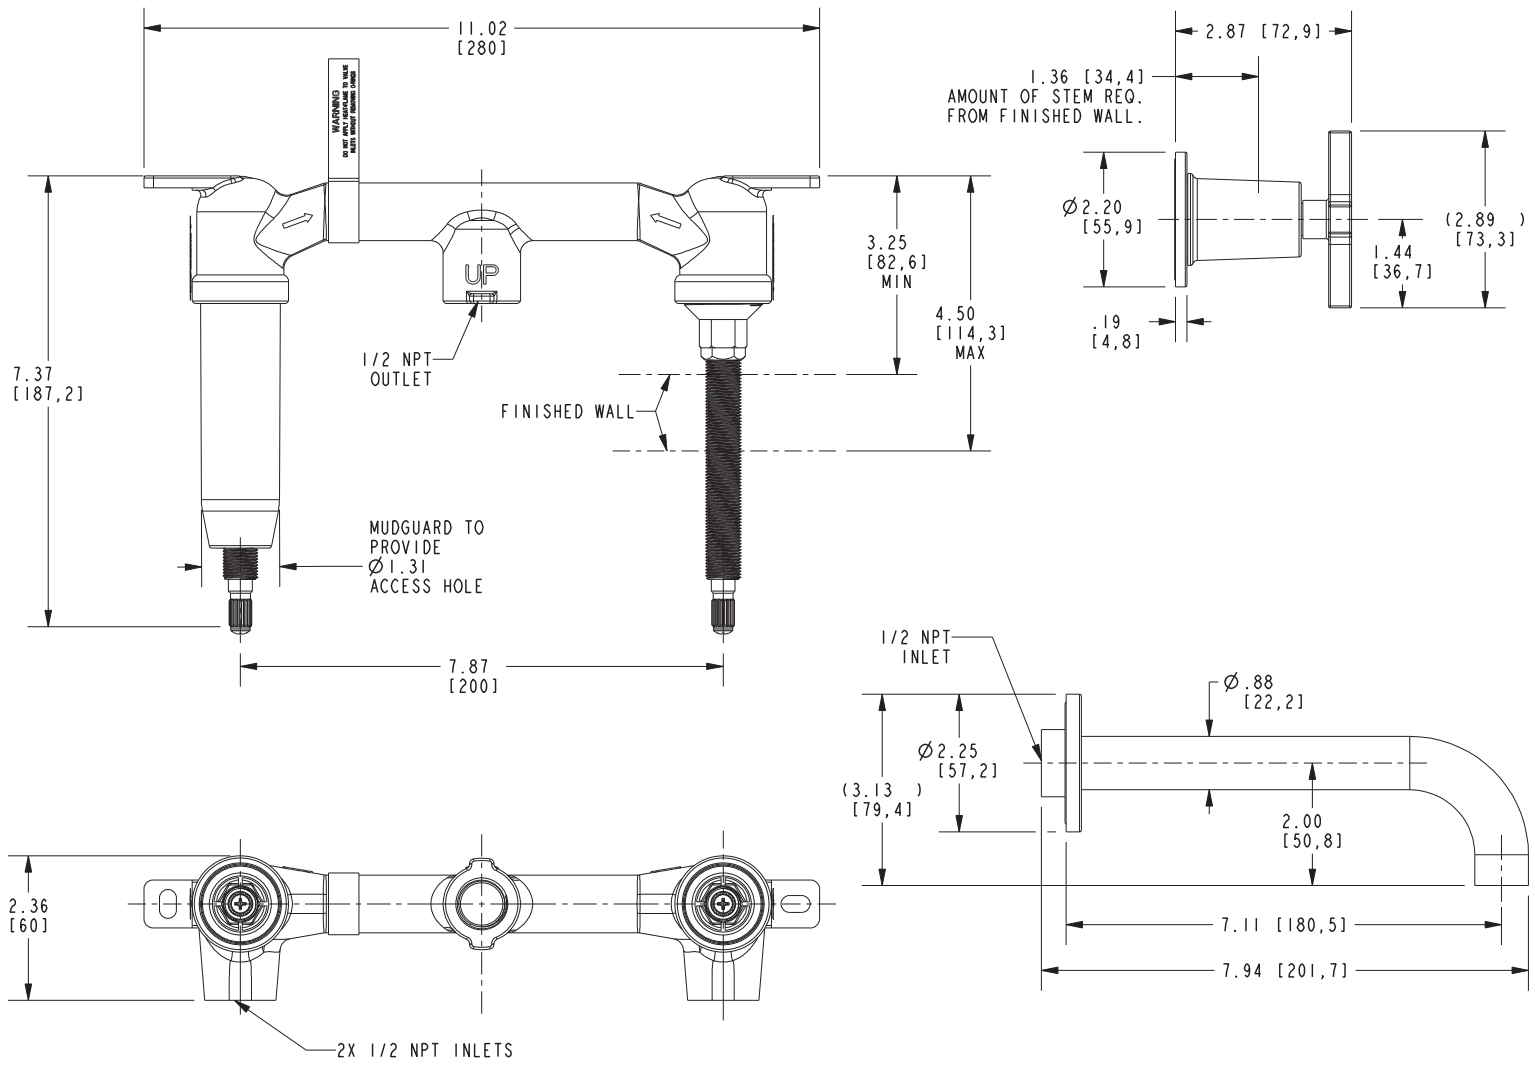

DORRANCE

Features

- Solid brass construction
- 7-1/8" (18.1 cm) spout reach (wall-to-center)
- 1/2" NPT spout inlet fitting
- Rough valve incorporates a brass valve body assembly
- Rough valve incorporates quarter-turn washerless ceramic disc valve cartridges
- Intended for use with Newport Brass rough valve as specified (Required Accessory)
- ADA Compliant
- 1.2 GPM (4.5 LPM) Max

Required Accessory

Application	Wall Lavatory Rough Valve
Description	2-Cartridge Assembly
Inlet/Outlet Size	1/2"
Part Number	1-532U
Image	

Product Specification Add "Color / Finish" suffix to Model number, below.

The Wall-Mounted Lavatory Faucet shall be made of solid brass construction. Wall-Mounted Lavatory Faucet shall incorporate cross handles and a 7-1/8" (18.1 cm) spout (wall-to-center) that incorporates a 1/2" NPT inlet fitting. Rough valve shall incorporate a brass valve body assembly and quarter-turn washerless ceramic disc valve cartridges. Wall-Mounted Lavatory Faucet shall be Newport Brass Model 3-2981/_____ and Newport Brass rough valve shall be 1-532U.

3-2981

Product dimensions are provided for reference only. For specific product installation guidelines, please reference the installation instructions of the product being installed.

Dorrance Wall-Mounted Lavatory Trim
3-2981