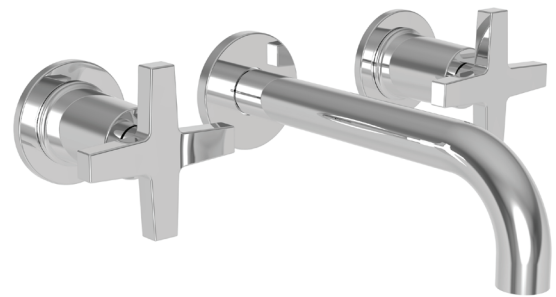

DORRANCE

Features

- Solid brass construction
- 7-1/8" (18.1 cm) spout reach (wall-to-center)
- 1/2" NPT spout inlet fitting
- Rough valve incorporates a brass valve body assembly
- Rough valve incorporates quarter-turn washerless ceramic disc valve cartridges
- Intended for use with Newport Brass rough valve as specified (Required Accessory)
- ADA Compliant
- 1.2 GPM (4.5 LPM) Max

Codes / Standards Compliance

Meets or exceeds the following at date of manufacture:

- ASME A112.18.1/CSA B125.1-18
- IAMPO/cUPC
- NSF/ANSI 61, SECTION 9
- NSF/ANSI 372
- IPC
- ADA & ICC/ANSI A117.1
- Energy Policy Act of 1992
- EPA WaterSense
- California Energy Commission
- All applicable US Federal and State material regulations

Colors / Finishes

- 10B: Oil Rubbed Bronze
- 15: Polished Nickel
- 15S: Satin Nickel - PVD
- 26: Polished Chrome
- Other: Refer to the Newport Brass catalog for additional color/finish options.

Wall-Mounted Lavatory Trim

3-2981

Specified Model

Model	Description	Colors | Finishes
3-2981	Wall-Mounted Tub Trim	☐ 10B ☐ 15 ☐ 15S ☐ 26 ☐ Other

Required Accessory

Application	Wall Lavatory Rough Valve
Description	2-Cartridge Assembly
Inlet/Outlet Size	1/2"
Part Number	1-532U
Image	

Product Specification Add "Color / Finish" suffix to Model number, below.

The Wall-Mounted Lavatory Faucet shall be made of solid brass construction. Wall-Mounted Lavatory Faucet shall incorporate cross handles and a 7-1/8" (18.1 cm) spout (wall-to-center) that incorporates a 1/2" NPT inlet fitting. Rough valve shall incorporate a brass valve body assembly and quarter-turn washerless ceramic disc valve cartridges. Wall-Mounted Lavatory Faucet shall be Newport Brass Model 3-2981/_____ and Newport Brass rough valve shall be 1-532U.