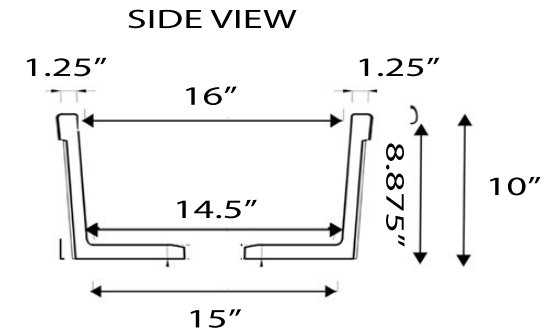

Cape Collection

Premium Fireclay Undermount Kitchen Sink

MODEL:
Wellfleet-3419W

Overall Dimensions	Interior Bowl	Exterior Height	Bowl Depth	Drain Dimensions
34.25" x 18.5" x 10"	30.5" x 16" Top of bowl	10"	8.875"	3.5" Opening

Please Be Advised

- (Nominal Dimensions*) Actual Dimensions may vary by 1/4"
- Template Not included- use sink as rough-in guide
- Installation Type: Undermount OR Drop-In
- Mounting hardware not included - Professional Installation Only