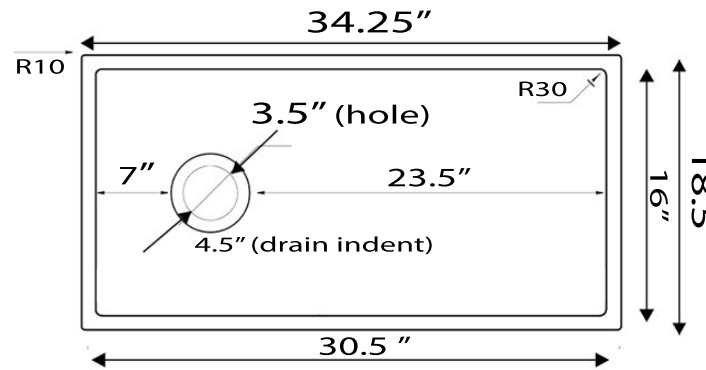

Cape Collection

Premium Fireclay Undermount Kitchen Sink

MODEL:
Wellfleet-3419W

Overall Dimensions	Interior Bowl	Exterior Height	Bowl Depth	Drain Dimensions
34.25" x 18.5" x 10"	30.5" x 16" Top of bowl	10"	8.875"	3.5" Opening

Please Be Advised

- (Nominal Dimensions*) Actual Dimensions may vary by 1/4"
- Template Not included- use sink as rough-in guide
- Installation Type: Undermount OR Drop-In
- Mounting hardware not included - Professional Installation Only