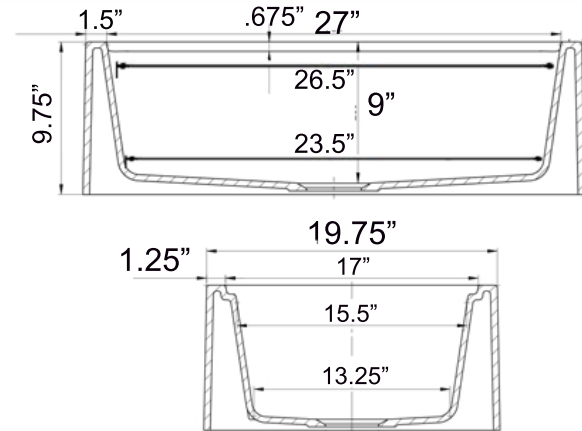

# Plymouth Collection

Premium Granite Composite Farmhouse Apron Sink  
Workstation with included Cutting Board

**MODEL:**

**PR3020-APS-W**

Overall Dimensions	Interior Bowl Opening	Apron Height	Bowl Depth	Drain Dimensions
29.75" x 19.75" x 9.75"	27" x 17" top edge 26.5" x 15.5" basin	9.75"	9"	3.5" - drain included

## Features

- Apron or custom base cabinet required
- Reversible design - 2 corner radius options
- Stainless Steel Roll Up Mat (RUM165) included
- Wood Cutting board Included
- Due to sink thickness - may require an extended flange
- Material is sound absorbing and stain resistant
- Non-porous surface is hygienic and scratch resistant
- Inside basin is sloped for superior drainage
- included matching disposal flange and basket strainer.