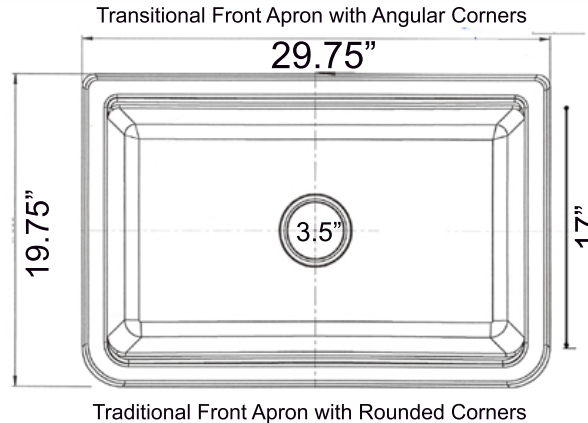

# Plymouth Collection

Premium Granite Composite Farmhouse Apron Sink  
Workstation with included Cutting Board

**MODEL:**

**PR3020-APS-W**

Overall Dimensions	Interior Bowl Opening	Apron Height	Bowl Depth	Drain Dimensions
29.75" x 19.75" x 9.75"	27" x 17" top edge 26.5" x 15.5" basin	9.75"	9"	3.5" - drain included

## Features

- Apron or custom base cabinet required
- Reversible design - 2 corner radius options
- Stainless Steel Roll Up Mat (RUM165) included
- Wood Cutting board Included
- Due to sink thickness - may require an extended flange
- Material is sound absorbing and stain resistant
- Non-porous surface is hygienic and scratch resistant
- Inside basin is sloped for superior drainage
- included matching disposal flange and basket strainer.