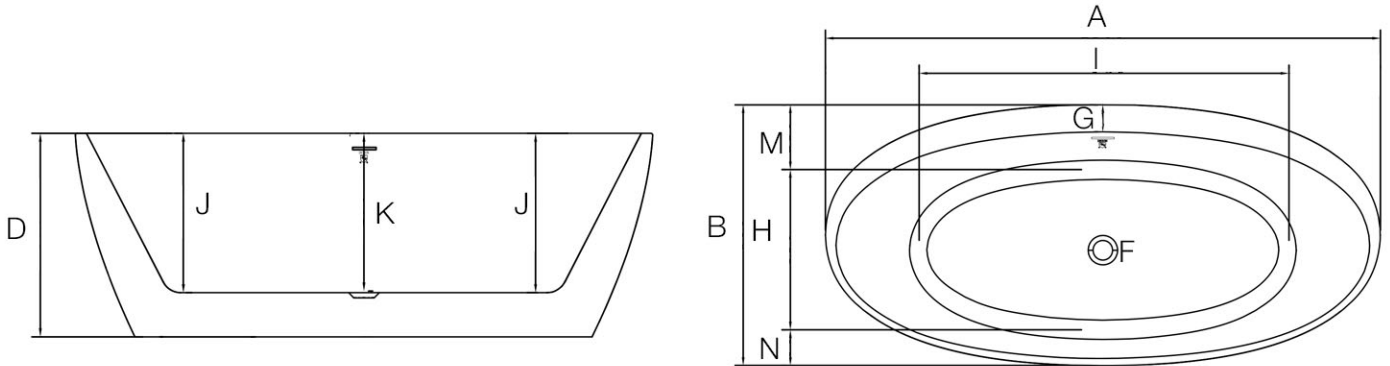

MAIDSTONE

www.MaidstoneSupply.com

Cast Iron Slipper Tub

Part No: 220D54

TECHNICAL INFORMATION

DIMENSIONS (INCHES)

	A	B	C	D	E	F	G	H	I	J	K	L	M	N
59	59	31½	-	23⅔	-	2	3½	20⅘	37½	18	18½	4⅓	7⅒	3½
67	67	31½	-	23⅔	-	2	3½	20⅘	45⅓	18	18½	4⅓	7⅒	3½

	59	67
EMPTY (LB)	93	104
FILLED (LB)	108	121
CAPACITY (GAL)	58	70
WATER DEPTH (IN)	16	16

Approximate Measurements

Contact Maidstone for additional information and specifications. For complete warranty information and a list of dealers visit www.MaidstoneSupply.com. All products and specifications are subject to change without notice. Maidstone is not responsible for typographical and/or dimensional errors. Typographical errors are subject to correction.

Note: Rough-in dimensions may vary +/- 1/2" and are subject to change. No responsibility is assumed by Maidstone.