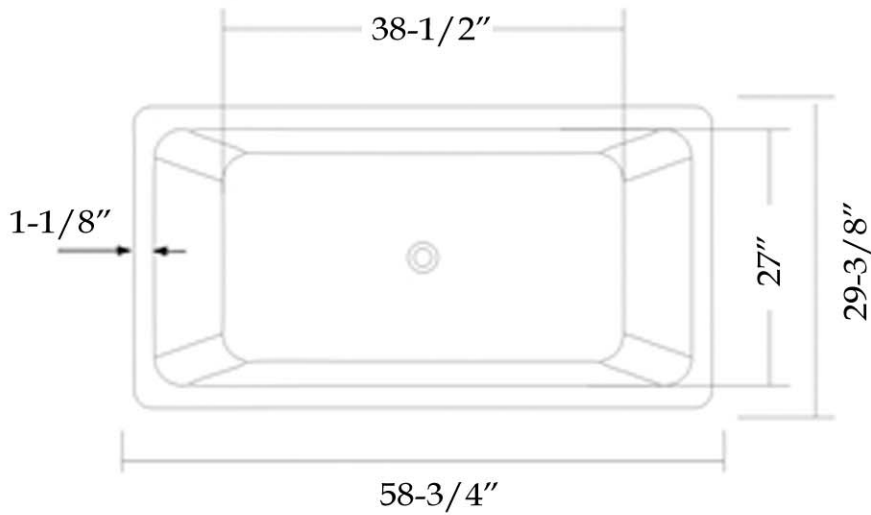

MAIDSTONE

www.MaidstoneSupply.com

Acrylic Contemporary Tub

Part No: 22031

Contact Maidstone for additional information and specifications. For complete warranty information and a list of dealers visit www.MaidstoneSupply.com. All products and specifications are subject to change without notice. Maidstone is not responsible for typographical and/or dimensional errors. Typographical errors are subject to correction.

Note: Rough-in dimensions may vary +/- 1/2" and are subject to change. No responsibility is assumed by Maidstone.