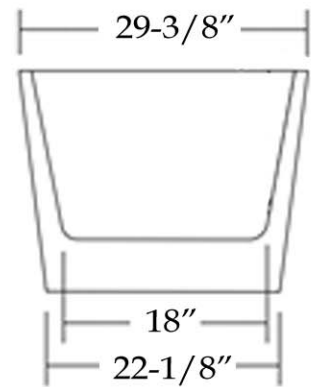

MAIDSTONE

www.MaidstoneSupply.com

Acrylic Contemporary Tub

Part No: 22031

Contact Maidstone for additional information and specifications. For complete warranty information and a list of dealers visit www.MaidstoneSupply.com. All products and specifications are subject to change without notice. Maidstone is not responsible for typographical and/or dimensional errors. Typographical errors are subject to correction.

Note: Rough-in dimensions may vary +/- 1/2" and are subject to change. No responsibility is assumed by Maidstone.