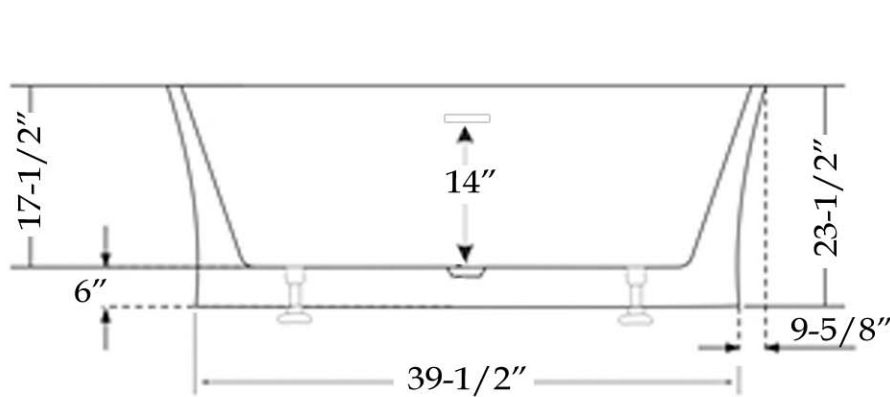

MAIDSTONE

www.MaidstoneSupply.com

Acrylic Contemporary Tub

Part No: 22031

Contact Maidstone for additional information and specifications. For complete warranty information and a list of dealers visit www.MaidstoneSupply.com. All products and specifications are subject to change without notice. Maidstone is not responsible for typographical and/or dimensional errors. Typographical errors are subject to correction.

Note: Rough-in dimensions may vary +/- 1/2" and are subject to change. No responsibility is assumed by Maidstone.