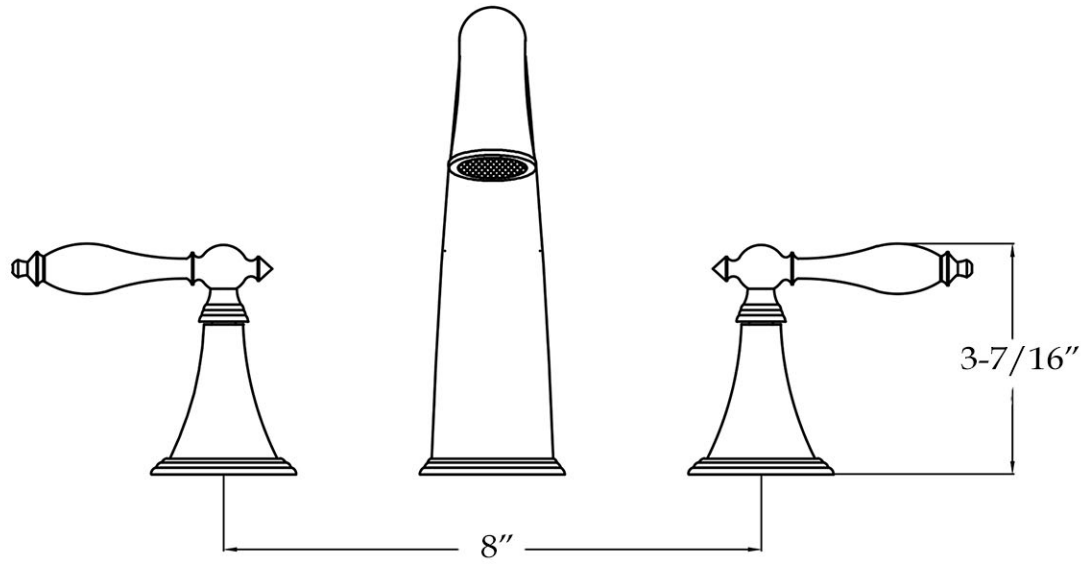

MAIDSTONE

[www.MaidstoneSupply.com](http://www.MaidstoneSupply.com)

Kitchen Sink Faucet

Part No: 124-WS7-ML

Front View

Side View

Contact Maidstone for additional information and specifications. For complete warranty information and a list of dealers visit [www.MaidstoneSupply.com](http://www.MaidstoneSupply.com). All products and specifications are subject to change without notice. Maidstone is not responsible for typographical and/or dimensional errors. Typographical errors are subject to correction.

Note: Rough-in dimensions may vary +/- 1/2" and are subject to change. No responsibility is assumed by Maidstone.