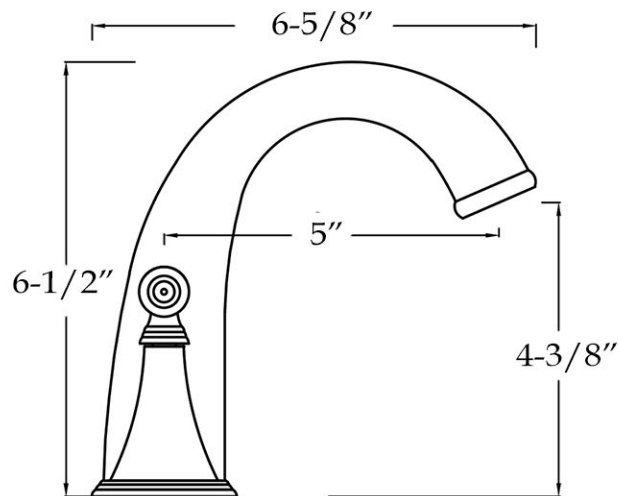

MAIDSTONE

[www.MaidstoneSupply.com](http://www.MaidstoneSupply.com)

Kitchen Sink Faucet

Part No: 124-WS7-ML

Front View

Side View

Contact Maidstone for additional information and specifications. For complete warranty information and a list of dealers visit [www.MaidstoneSupply.com](http://www.MaidstoneSupply.com). All products and specifications are subject to change without notice. Maidstone is not responsible for typographical and/or dimensional errors. Typographical errors are subject to correction.

Note: Rough-in dimensions may vary +/- 1/2" and are subject to change. No responsibility is assumed by Maidstone.