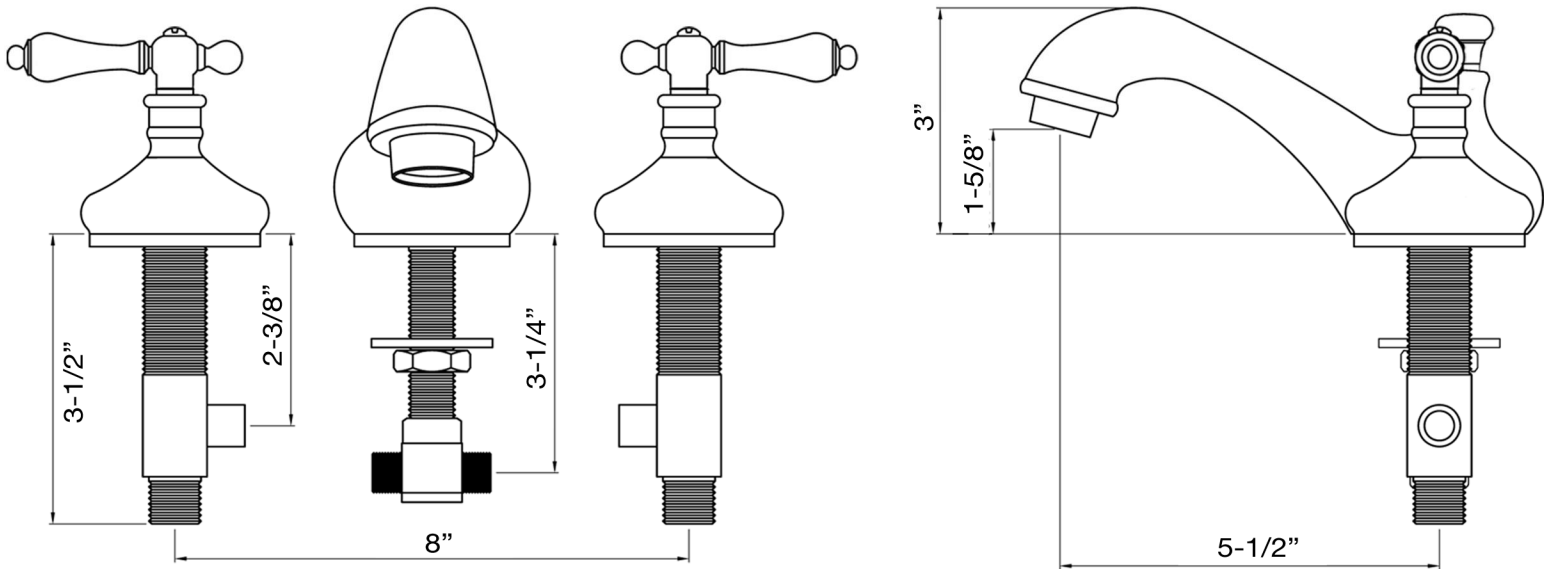

MAIDSTONE

www.MaidstoneSupply.com

Bathroom Sink Faucet

Part No:124-WS2-PL

Contact Maidstone for additional information and specifications. For complete warranty information and a list of dealers visit www.MaidstoneSupply.com. All products and specifications are subject to change without notice. Maidstone is not responsible for typographical and/or dimensional errors. Typographical errors are subject to correction.

Note: Rough-in dimensions may vary +/- 1/2" and are subject to change. No responsibility is assumed by Maidstone.