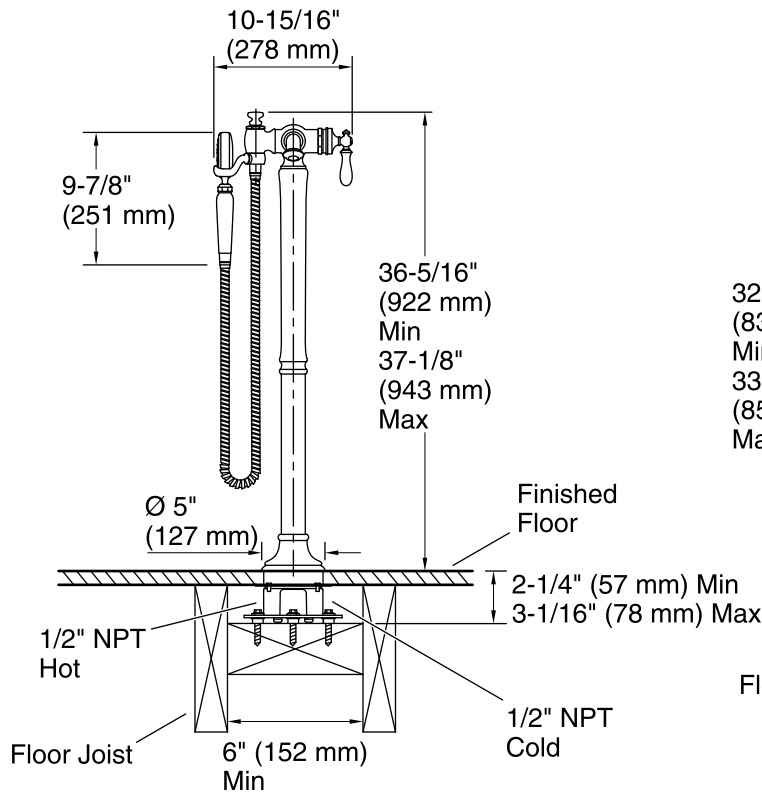

Features

- Single lever handle allows for both on/off activation and temperature setting.
- KOHLER ceramic disc valves exceed industry longevity standards for a lifetime of durable performance.
- Includes Artifacts® single-function handshower and a 60-inch hose.
- 8 gpm maximum flow rate (30 l/min) @ 45 psi.
- 1.75 gpm (gallons per minute) flow rate for handshower.
- Coordinates with Artifacts® faucets, accessories and showering components to complete your bathroom.
- Requires K-97339 mounting-block.

Material

- Premium metal construction.
- KOHLER finishes resist corrosion and tarnishing.

Installation

- Floor-mount.
- Compatibility with tub varies by application.

Required Products/Accessories

K-97339 Multiproduct Mounting-block

Technical Information

All product dimensions are nominal.

Faucet:

Flow rate: 8 gal/min (30.3 l/min)
Pressure: 45 psi (3.1 bar)
Valve body: Composite
Drain included: No

Spout:

Spout reach: 8-7/16" (214 mm)
Handle clearance: 3-1/2" (89 mm)

Handshower:

Rated maximum flow: 1.75 gal/min (6.6 l/min)
Pressure: 80 psi (5.5 bar)

Notes

Install this product according to the installation instructions.

Adequate floor support is required. The wood support must be a minimum of 2" (51 mm) thick by 6" (152 mm) wide. 2x6 lumber is NOT adequate for this application.