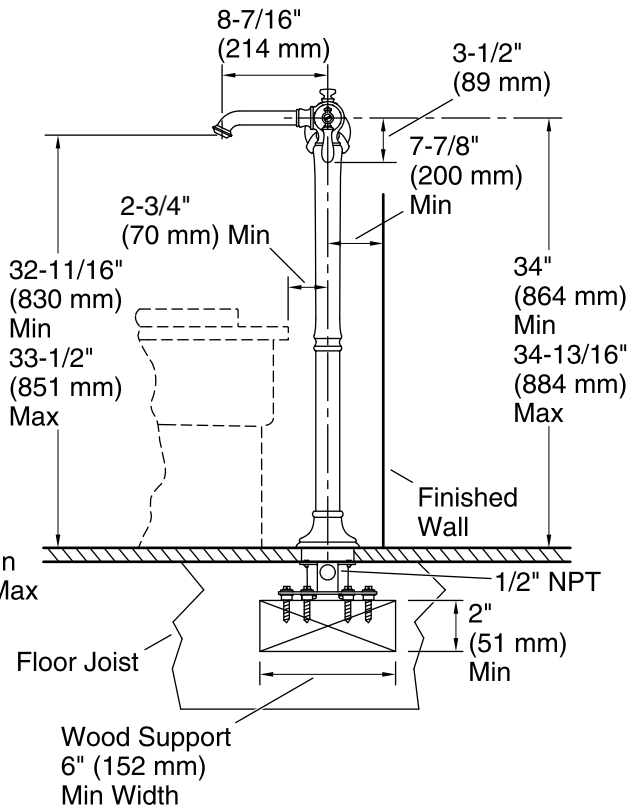

Features

- Single lever handle allows for both on/off activation and temperature setting.
- KOHLER ceramic disc valves exceed industry longevity standards for a lifetime of durable performance.
- Includes Artifacts® single-function handshower and a 60-inch hose.
- 8 gpm maximum flow rate (30 l/min) @ 45 psi.
- 1.75 gpm (gallons per minute) flow rate for handshower.
- Coordinates with Artifacts® faucets, accessories and showering components to complete your bathroom.
- Requires K-97339 mounting-block.

Material

- Premium metal construction.
- KOHLER finishes resist corrosion and tarnishing.

Installation

- Floor-mount.
- Compatibility with tub varies by application.

Required Products/Accessories

K-97339 Multiproduct Mounting-block

Technical Information

All product dimensions are nominal.

Faucet:

Flow rate: 8 gal/min (30.3 l/min)
Pressure: 45 psi (3.1 bar)
Valve body: Composite
Drain included: No

Spout:

Spout reach: 8-7/16" (214 mm)
Handle clearance: 3-1/2" (89 mm)

Handshower:

Rated maximum flow: 1.75 gal/min (6.6 l/min)
Pressure: 80 psi (5.5 bar)

Notes

Install this product according to the installation instructions.

Adequate floor support is required. The wood support must be a minimum of 2" (51 mm) thick by 6" (152 mm) wide. 2x6 lumber is NOT adequate for this application.