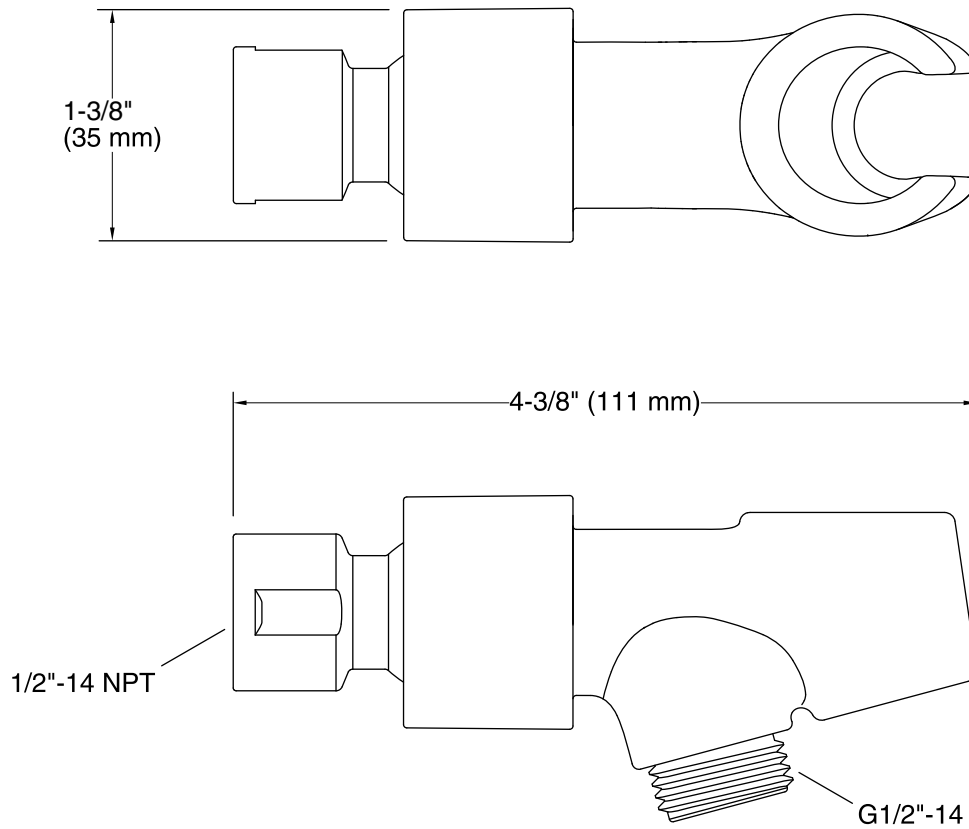

Features

- Easily mounts on the end of your showerarm.
- Brass ball joint pivots to angle handshower.
- Fits most standard handshower hoses and handshowers.

Material

- KOHLER finishes resist corrosion and tarnishing.

Technical Information

All product dimensions are nominal.

Material: Metal

Notes

Install this product according to the installation guide.