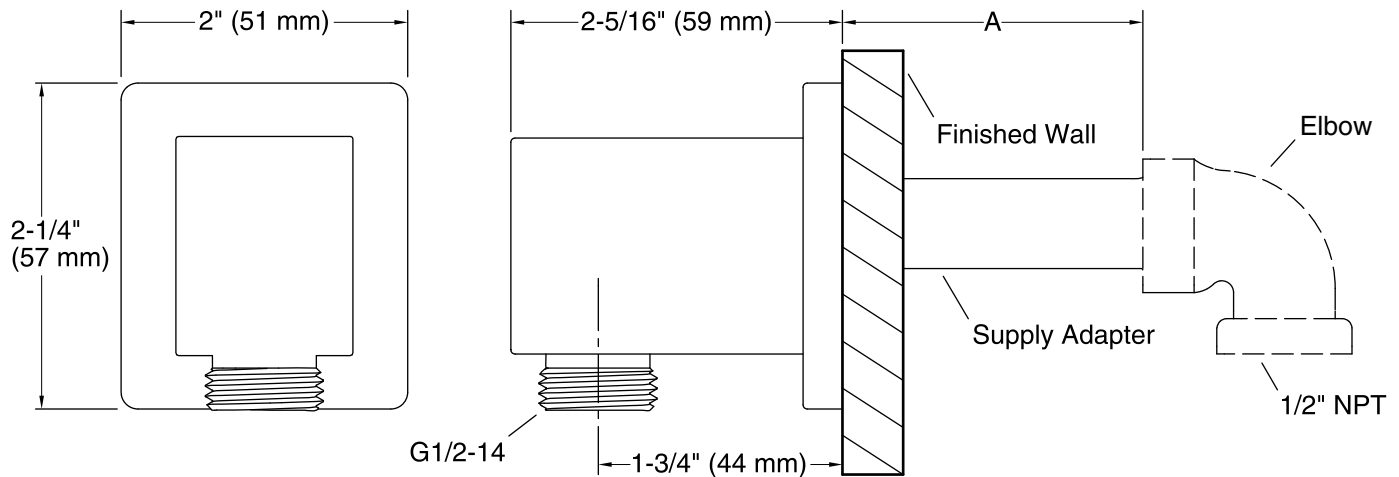

Supply Adapter	A
1218069 (included)	1-13/16" – 2-5/16" (46 mm – 59 mm)
1229031*	0 – 1/2" (0 – 13 mm)
1247986*	5/16" – 13/16" (8 mm – 21 mm)
1247985*	13/16" – 1-5/16" (21 mm – 33 mm)
1247984*	1-5/16" – 1-13/16" (33 mm – 46 mm)
1218070*	2-5/16" – 2-13/16" (59 mm – 71 mm)
1218071*	2-13/16" – 3-5/16" (71 mm – 84 mm)

*Sold Separately

Technical Information

All product dimensions are nominal.

Notes

Install this product according to the installation guide.

If dimension "A" is between 1-13/16" (46 mm) and 2-5/16" (59 mm) use the included supply adapter. For the other dimensions, order the appropriate supply adapter.