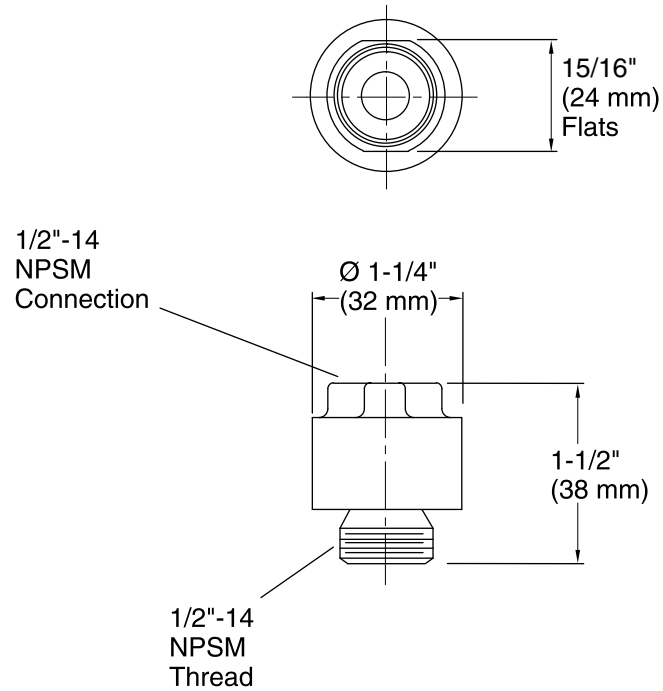

Features

- 1/2-inch square vacuum breaker.
- For use with Persona handshower system.
- KOHLER finishes resist corrosion and tarnishing.

Material

- Solid-brass construction.

Codes/Standards

ASSE 1014

KOHLER® Faucet Lifetime Limited Warranty

Technical Information

All product dimensions are nominal.

Notes

Install this product according to the installation guide.