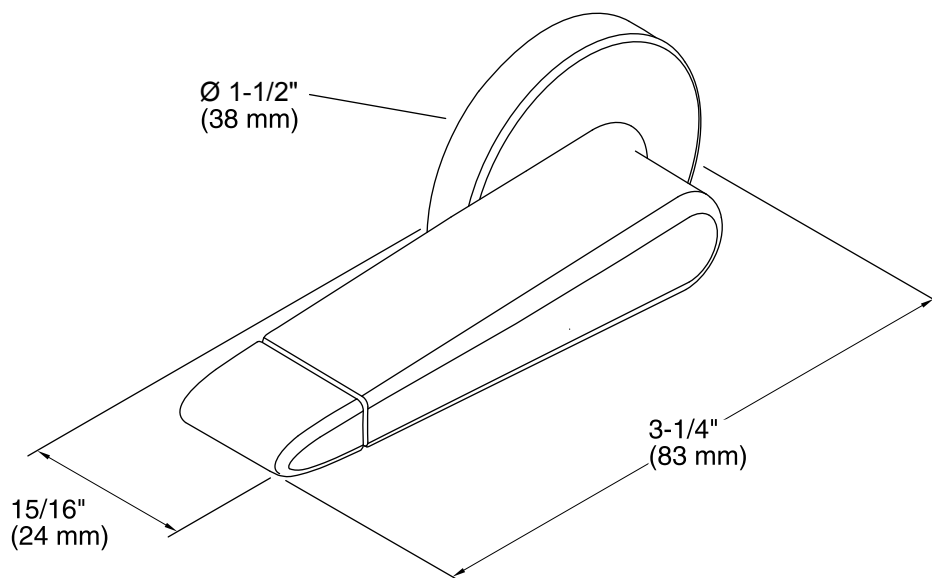

Trip Lever Dual Flush K-9236

Features

- Premium metal construction for durability.
- KOHLER finishes resist corrosion and tarnish.
- Right-hand nested trip lever.
- For use with the K-3987-RA and K-3988-RA Wellworth, K-3989-RA Highline, and K-75790-RA Persuade Curv dual-flush toilets.

Technical Information

All product dimensions are nominal.

Material: Metal