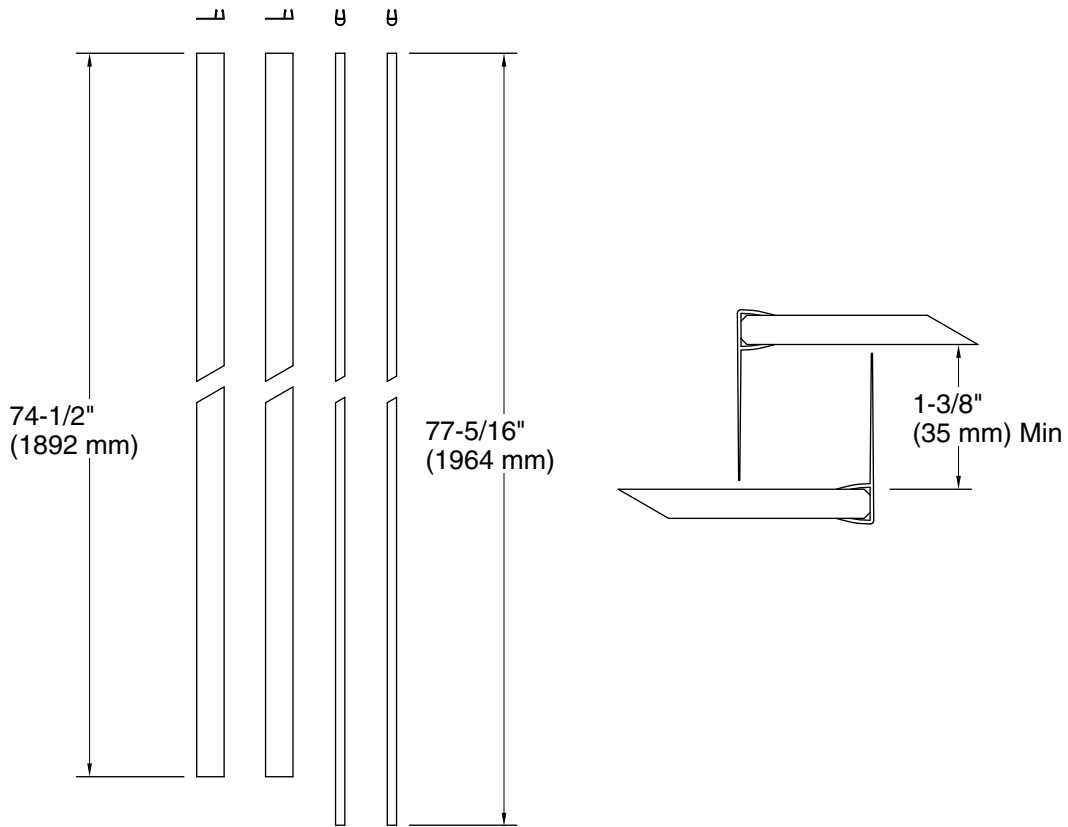

Features

- For use with select KOHLER® sliding shower and bath doors with 5/16" (8 mm) glass thickness and space between panels of 1-3/8" (35 mm) or greater
- Bulb seals improve water containment between the door and wall
- Fin seals close the space between door panels, providing improved water containment
- Includes two field trimmable fin seals, 74-1/2" (1892.3 mm) long
- Includes two field trimmable bulb seals, 77-5/16" (1963.7 mm) long
- Can be used on shower doors up to 82" tall

Technical Information

All product dimensions are nominal.

Material: Plastic