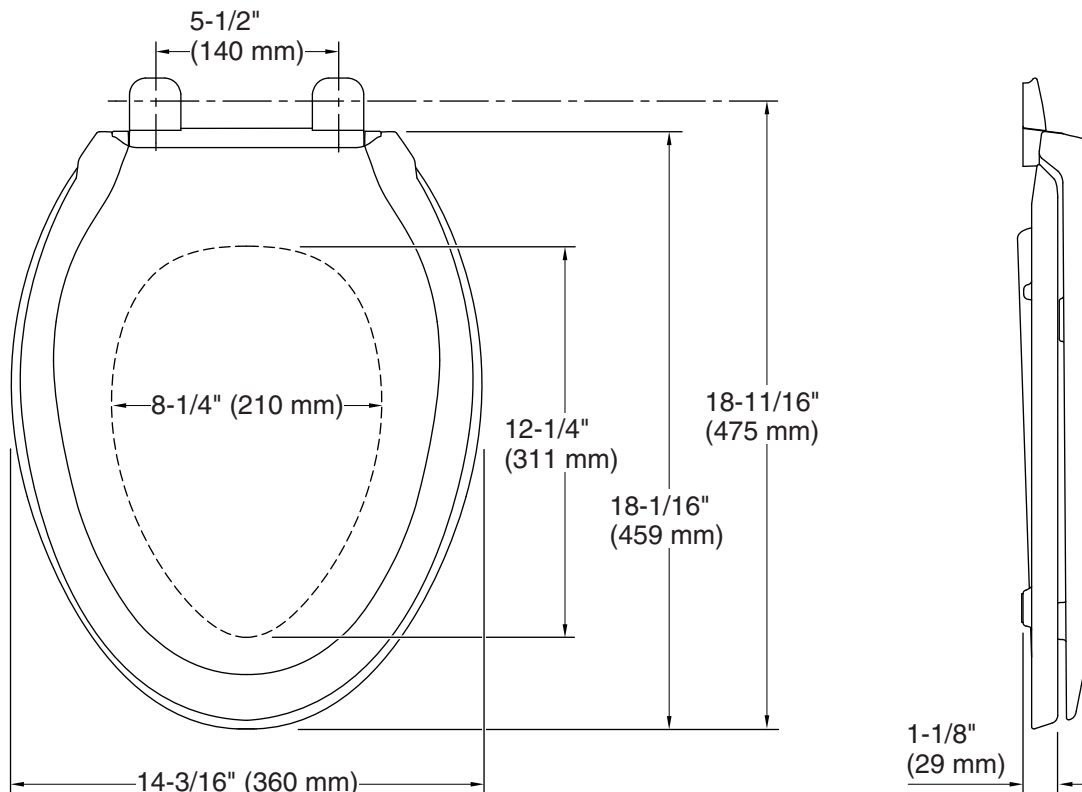

## Technical Information

All product dimensions are nominal.

Seat shape type: Elongated  
Seat front type: Closed-front  
Seat-mounting holes: 5-1/2" (140 mm)