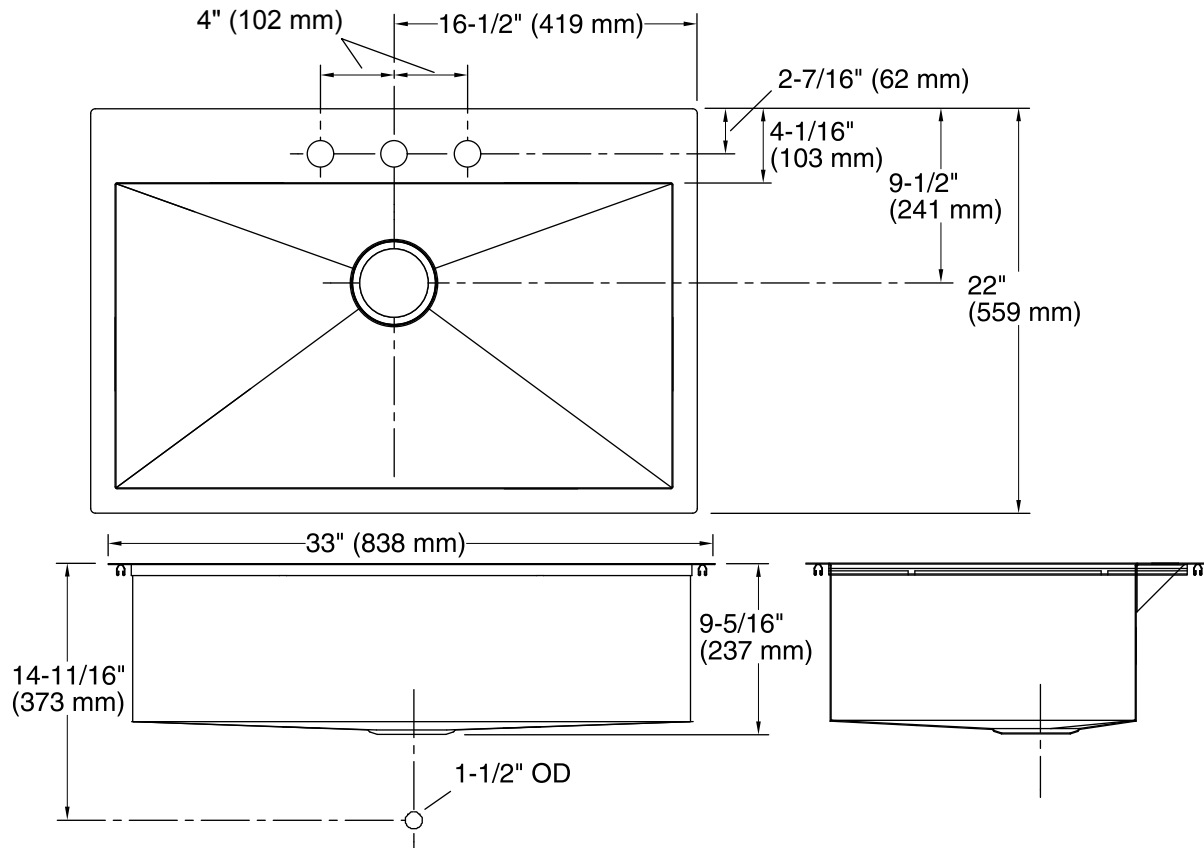

Technical Information

All product dimensions are nominal.

Bowl configuration:	Single
Installation:	Top-mount, Under-mount
Min. base cabinet width:	36" (914 mm)
Bowl area (Only):	Length: 30-1/4" (768 mm) Width: 16-9/16" (421 mm) Water depth: 9" (229 mm)
Number of deck holes:	3
Faucet hole(s):	1-7/16" (37 mm)
Drain hole:	3-7/8" (98 mm)
Template:	1130821-7, required, included

Notes

Install this product according to the installation instructions.

Allow 3/4" (19 mm) clearance beyond the back of the bowl for the wood cutting board (optional accessory).