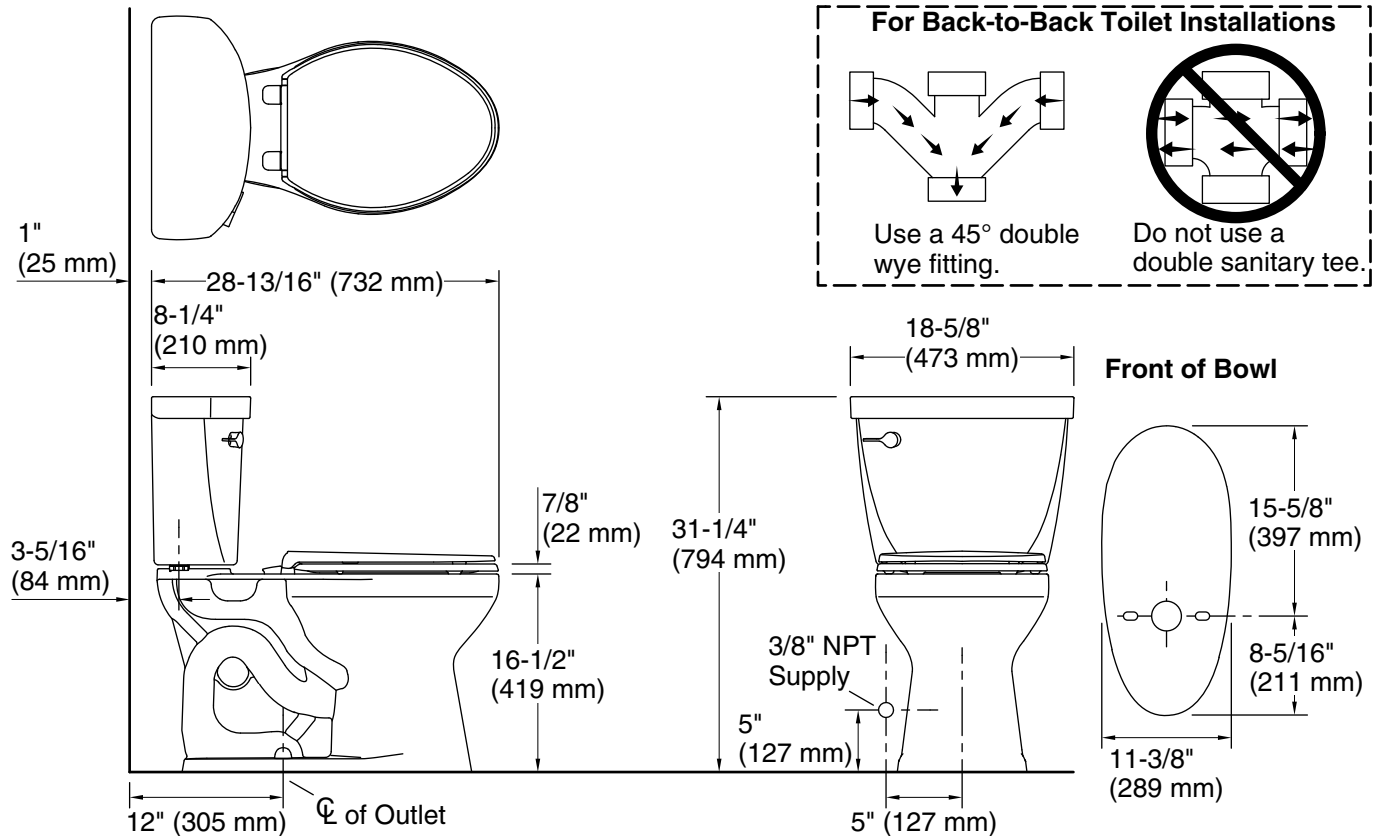

### Features

- Two-piece design.
- Elongated bowl offers added room and comfort.
- Comfort Height® feature offers chair-height seating that makes sitting down and standing up easier for most adults.
- 1.28 gpf (4.8 lpf).
- Left-hand Polished Chrome trip lever.
- 2-1/8" (54 mm) fully glazed trapway.
- Revolution 360® flushing technology generates a forceful swirling motion to keep the bowl clean longer.
- Sanitary guard where bowl and tank meet for ease of cleaning.
- CleanCoat™ surface treatment inhibits the growth of water scale and mineral stains for improved ease of cleaning.
- ContinuousClean system automatically dispenses cleaning solution with every flush.
- Works with any white toilet bowl cleaner tablet. Tablets last for more than one year in ContinuousClean system.

### Installation

- Standard 12" (305 mm) rough-in.

For the most current Specification Sheet, go to [www.kohler.com](http://www.kohler.com).

9-9-2021 04:55 - US/CA

THE BOLD LOOK  
OF **KOHLER**®

### Technical Information

All product dimensions are nominal.

Toilet type:	Floor-mount
Waste Outlet:	Floor
Bowl shape:	Elongated
Flush type:	AquaPiston®, Revolution 360®
Trap passageway:	2-1/8" (54 mm)
Water Consumption	
Full:	1.28 gpf (4.8 lpf)
Water surface size:	10-3/8" x 8-1/8" (264 mm x 206 mm)
Rim to water surface:	6-5/8" (168 mm)
Rough-in:	12" (305 mm)
Seat-mounting holes:	5-1/2" (140 mm)