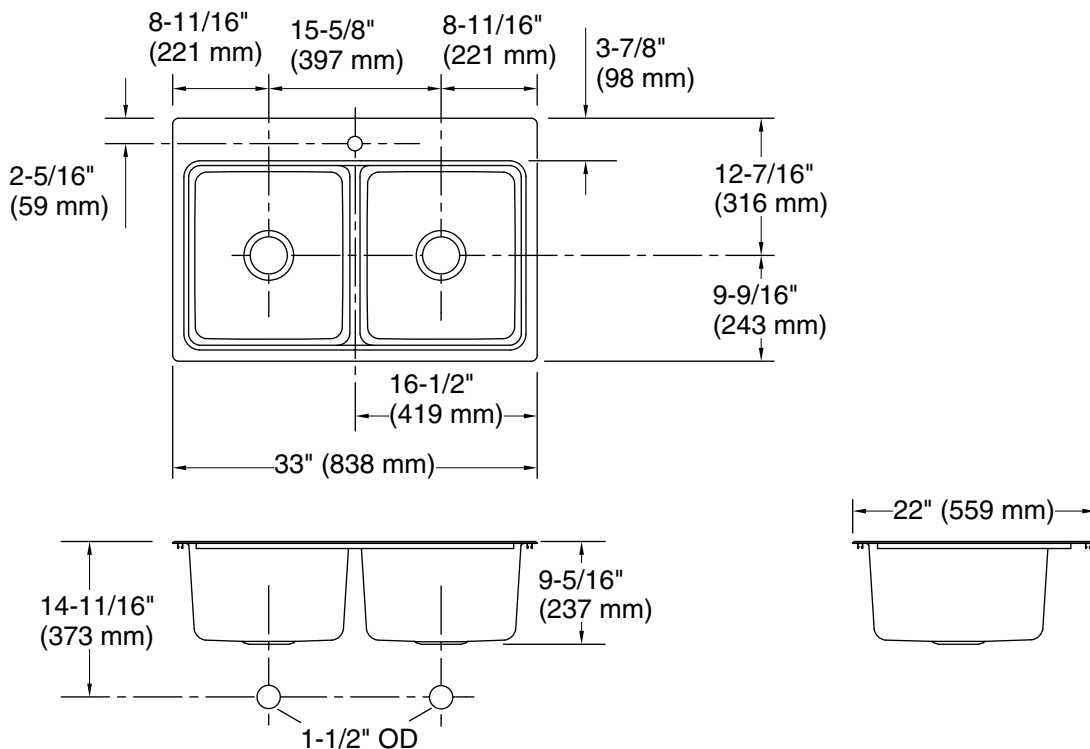

Prologue®

33" top-/undermount double-bowl kitchen sink

K-31465-1

Features

- 36" (914 mm) minimum base cabinet width
- Double-equal bowls
- 9" (229 mm) depth provides generous workspace
- Rounded 0.98" (25 mm) corners are easy to clean
- Single faucet hole
- Optional K-31472 bottom sink rack (sold separately)

See website for detailed warranty information.

Technical Information

All product dimensions are nominal.

Bowl configuration:	Double equal
Installation:	Top-mount, Undermount
Min. base cabinet width:	36" (914 mm)
Bowl area (Left):	Length: 14-3/8" (365 mm) Width: 16-1/8" (410 mm) Bowl depth: 9" (229 mm) Water depth: 9" (229 mm)
Bowl area (Right):	Length: 14-3/8" (365 mm) Width: 16-1/8" (410 mm) Bowl depth: 9" (229 mm) Water depth: 9" (229 mm)
With overflow:	No
Number of deck holes:	1
Faucet hole(s):	1-7/16" (37 mm)
Drain hole:	3-5/8" (92 mm)
Template:	Top-mount/Undermount, 1442591-7, required, included