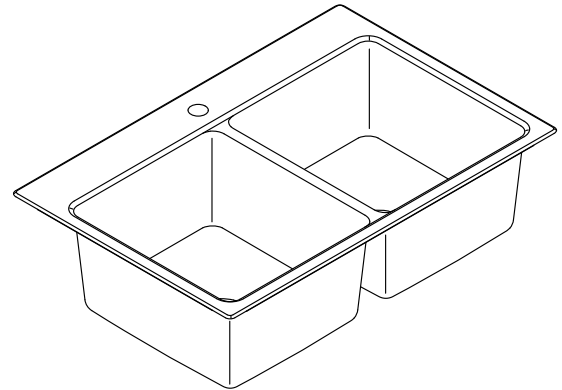

Prologue®

33" top-/undermount double-bowl kitchen sink

K-31465-1

Features

- 36" (914 mm) minimum base cabinet width
- Double-equal bowls
- 9" (229 mm) depth provides generous workspace
- Rounded 0.98" (25 mm) corners are easy to clean
- Single faucet hole
- Optional K-31472 bottom sink rack (sold separately)

Material

- Premium 18-gauge stainless steel
- KOHLER stainless steel sinks resist corrosion and tarnishing

Installation

- Top-mount or undermount

Recommended Products/Accessories

- K-8801 Sink drain and strainer with tailpiece
- K-8799 Sink drain and strainer basket
- K-23726 Drain treatment
- K-23729 Stainless steel cleaner
- K-31472 Stainless steel sink rack, 12-15/16" x 14-11/16"

Optional Products/Accessories

- K-11352 Disposal Flange with Stopper

Included Components

1. Additional Components:
   Installation hardware

Codes/Standards

ASME A112.19.3/CSA B45.4

KOHLER® Stainless Steel Sinks Lifetime Limited Warranty

See website for detailed warranty information.