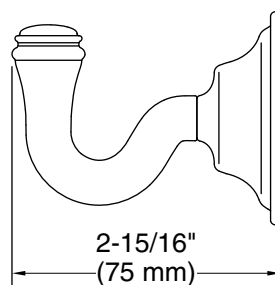

## Technical Information

All product dimensions are nominal.

Installation Type: Wall-mount

Material: Zinc, Stainless Steel