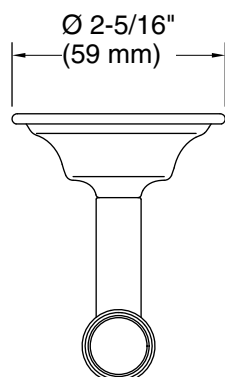

## Features

- Coordinates with transitional-style KOHLER® faucets and showering components.

## Included Components

Additional Components:

Installation hardware  
template

## Technical Information

All product dimensions are nominal.

Installation Type: Wall-mount

Material: Zinc, Stainless Steel