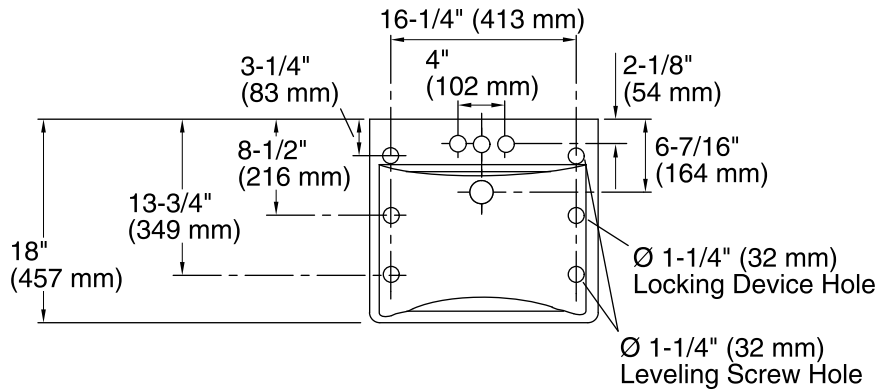

Standard Installation

Technical Information

All product dimensions are nominal.

Bowl configuration: Single
Installation: Wall-mount
Bowl area (Center): Length: 18" (457 mm)
Width: 13" (330 mm)
With overflow: Yes
Water depth: 4-7/8" (124 mm)

Number of deck holes: 3
Faucet hole spacing: 4" (102 mm)
Faucet hole(s): 1-3/8" (35 mm)
Soap/Lotion hole: 1-1/4" (32 mm)
Drain hole: 1-3/4" (44 mm)

Notes

Install this product according to the installation instructions.

ADA, OBC, CSA B651 compliant when installed to the specific requirements of these regulations.