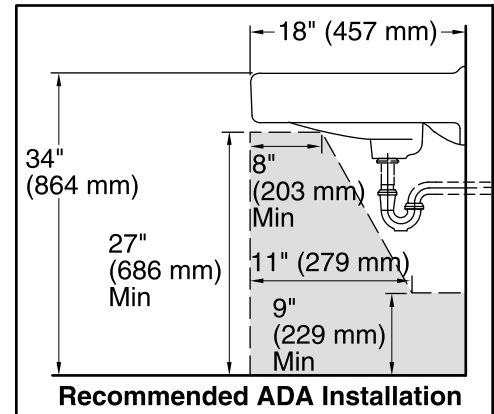

Standard Installation

Technical Information

All product dimensions are nominal.

Bowl configuration: Single
Installation: Wall-mount
Bowl area (Center): Length: 18" (457 mm)
Width: 13" (330 mm)
With overflow: Yes
Water depth: 4-7/8" (124 mm)

Number of deck holes: 3
Faucet hole spacing: 4" (102 mm)
Faucet hole(s): 1-3/8" (35 mm)
Soap/Lotion hole: 1-1/4" (32 mm)
Drain hole: 1-3/4" (44 mm)

Notes

Install this product according to the installation instructions.

ADA, OBC, CSA B651 compliant when installed to the specific requirements of these regulations.