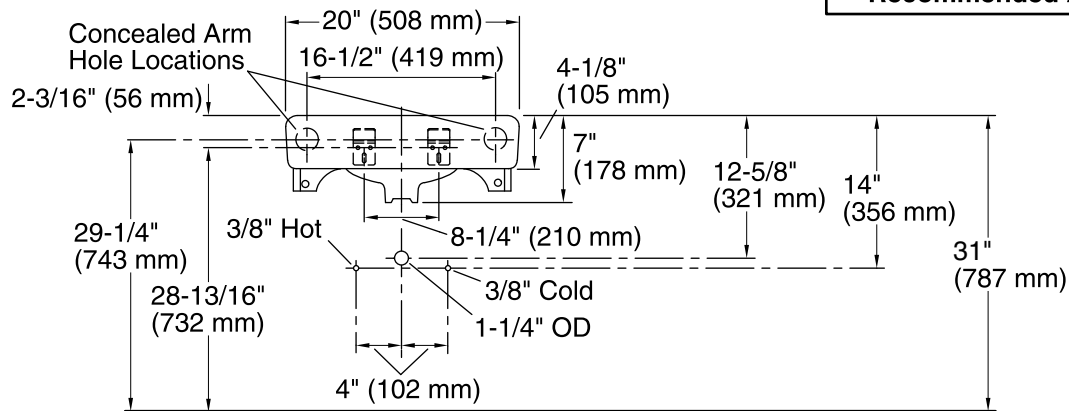

Standard Installation

Technical Information

All product dimensions are nominal.

Bowl configuration: Single
Installation: Wall-mount
Bowl area (Center): Length: 18" (457 mm)
Width: 13" (330 mm)
With overflow: Yes
Water depth: 4-7/8" (124 mm)

Number of deck holes: 3
Faucet hole spacing: 4" (102 mm)
Faucet hole(s): 1-3/8" (35 mm)
Soap/Lotion hole: 1-1/4" (32 mm)
Drain hole: 1-3/4" (44 mm)

Notes

Install this product according to the installation instructions.

ADA, OBC, CSA B651 compliant when installed to the specific requirements of these regulations.