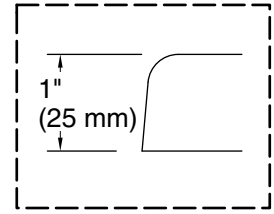

# Underscore® Rectangle

60" x 36" heated whirlpool bath with reversible drain

**K-1849-JH**

No change in measurements if connected with drain illustrated. (K-7272)

**Drop-in Rim Detail**

Blower Motor Access  
20" (508 mm) W x 15" (381 mm) H Min