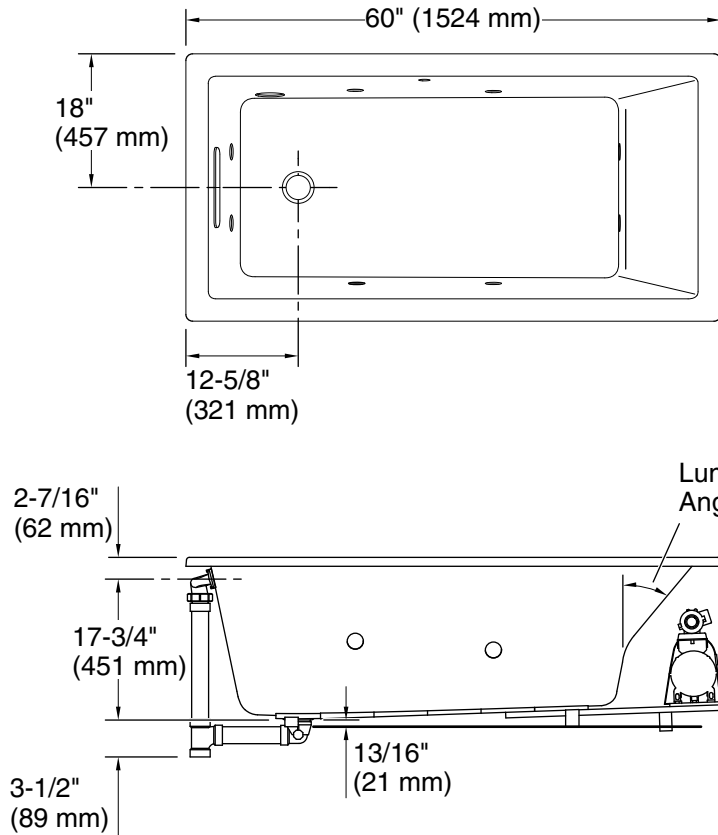

# Underscore® Rectangle

60" x 36" heated whirlpool bath with reversible drain

**K-1849-JH**

No change in measurements if connected with drain illustrated. (K-7272)

**Drop-in Rim Detail**

Blower Motor Access  
20" (508 mm) W x 15" (381 mm) H Min

## Technical Information

All product dimensions are nominal.

Installation:	Drop-in
Drain location:	End
Basin area, bottom:	39-9/16" x 24-3/4" (1005 mm x 628 mm)
Basin area, top:	54-1/4" x 30-1/4" (1377 mm x 768 mm)
Weight:	121.5 lbs (55.1 kg)
Minimum floor load:	56 lbs/ft <sup>2</sup> (273.4 kg/m <sup>2</sup> )
Water depth:	16-11/16" (424 mm)
Water capacity:	81.1 gal (307 L)
Cutout:	Drop-in, 59-1/2" x 35-1/2" (1511 mm x 902 mm)
Electrical component rating:	Pump: 120 V, 7 A, 60 Hz Heater: 120 V, 12 A, 60 Hz