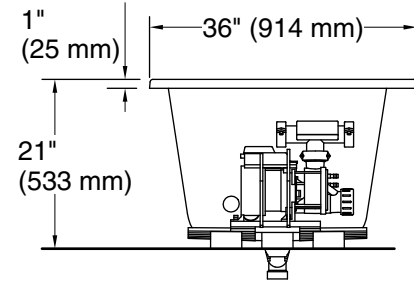

# Underscore® Rectangle

60" x 36" heated whirlpool bath with reversible drain

**K-1849-JH**

No change in measurements if connected with drain illustrated. (K-7272)

**Drop-in Rim Detail**

Blower Motor Access  
20" (508 mm) W x 15" (381 mm) H Min

## Technical Information

All product dimensions are nominal.

Installation:	Drop-in
Drain location:	End
Basin area, bottom:	39-9/16" x 24-3/4" (1005 mm x 628 mm)
Basin area, top:	54-1/4" x 30-1/4" (1377 mm x 768 mm)
Weight:	121.5 lbs (55.1 kg)
Minimum floor load:	56 lbs/ft <sup>2</sup> (273.4 kg/m <sup>2</sup> )
Water depth:	16-11/16" (424 mm)
Water capacity:	81.1 gal (307 L)
Cutout:	Drop-in, 59-1/2" x 35-1/2" (1511 mm x 902 mm)
Electrical component rating:	Pump: 120 V, 7 A, 60 Hz Heater: 120 V, 12 A, 60 Hz