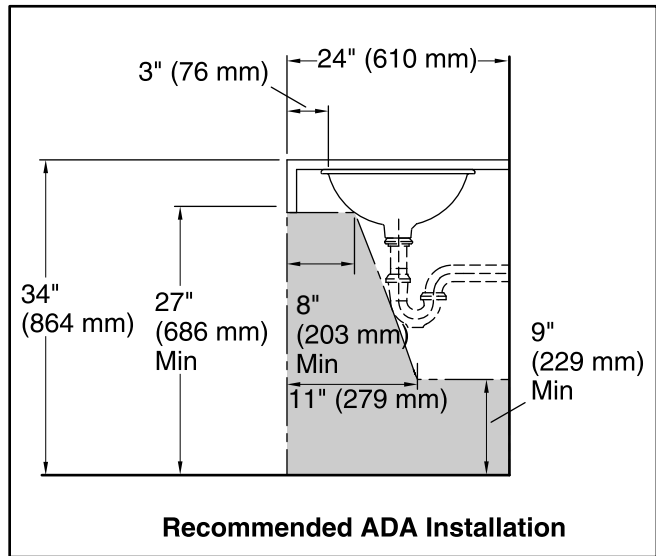

Material

- Vitreous china.

Installation

- Under-mount

Included Components

Additional Components:
1193643 Basin clamps

ADA

Codes/Standards

Technical Information

All product dimensions are nominal.

Bowl configuration: Single

Installation: Under-mount

Bowl area (Only): Length: 17" (432 mm)
Width: 14" (356 mm)
Bowl depth: 5-1/4" (133 mm)
Water depth: 5-1/4" (133 mm)