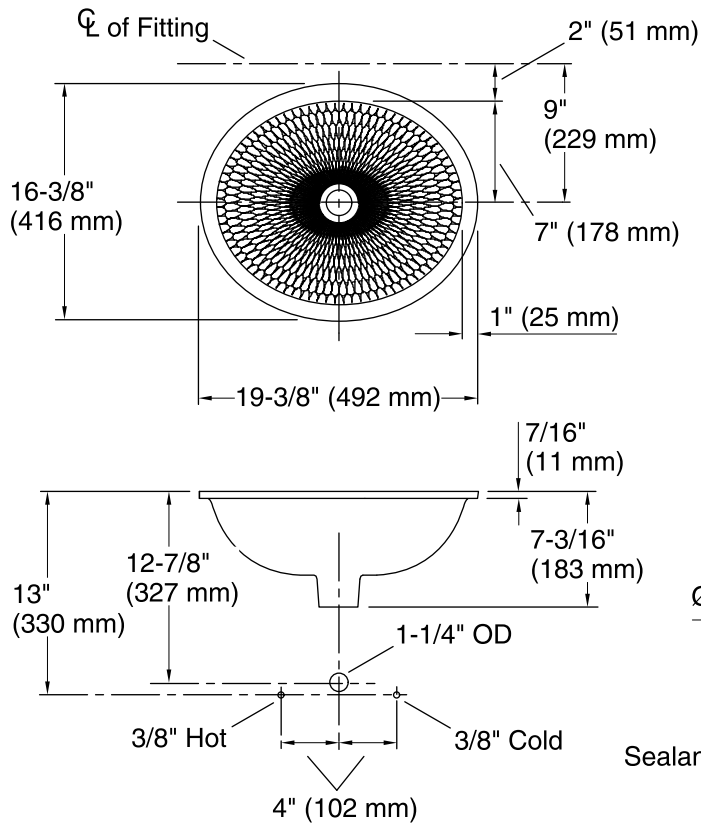

Material

- Vitreous china.

Installation

- Under-mount

Included Components

Additional Components:
1193643 Basin clamps

ADA

Codes/Standards

Technical Information

All product dimensions are nominal.

Bowl configuration: Single

Installation: Under-mount

Bowl area (Only): Length: 17" (432 mm)
Width: 14" (356 mm)
Bowl depth: 5-1/4" (133 mm)
Water depth: 5-1/4" (133 mm)