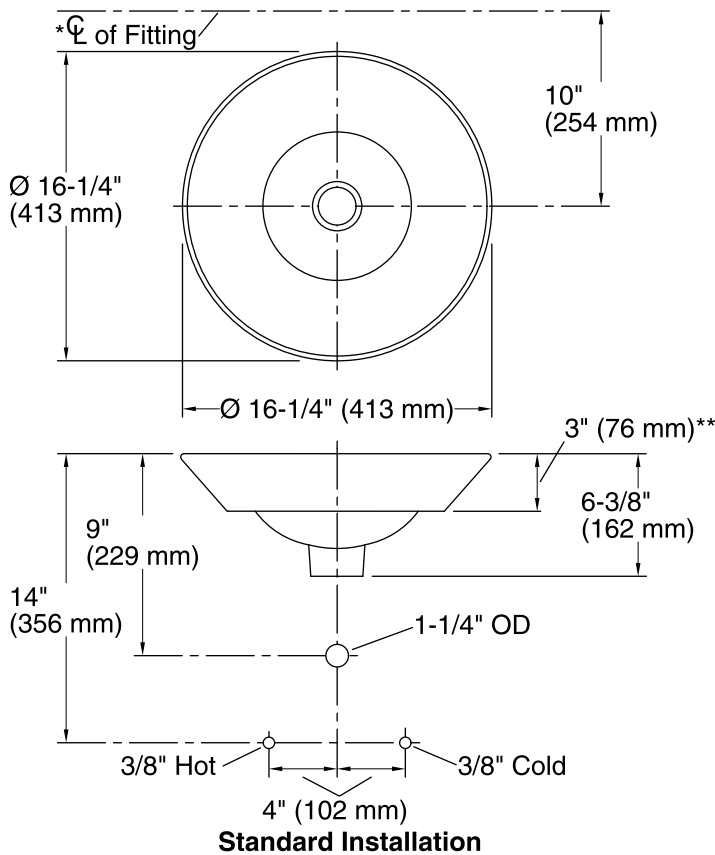

**Technical Information**

- All product dimensions are nominal.
- Bowl configuration: Single
- Installation: Vessel, Wall-mount
- Bowl area (Only): Diameter: 15-7/8" (403 mm)  
Water depth: 4-1/4" (108 mm)
- Drain hole: 1-3/4" (44 mm)
- Template: 1002980-7, required, included

**Notes**

- Install this product according to the installation instructions.
- \*Spout must be 5" (127 mm) long (min) for adequate clearance into the bathroom sink when installed with centerline as shown.
- NOTICE: Countertop manufacturer or cutter must use the cut-out template provided with the product, or a current one provided by Kohler Co. (call 1-800-4-KOHLER). Kohler Co. is not responsible for cut-out errors when the incorrect cut-out template is used.
- ADA, CSA B651 compliant when installed to the specific requirements of these regulations.