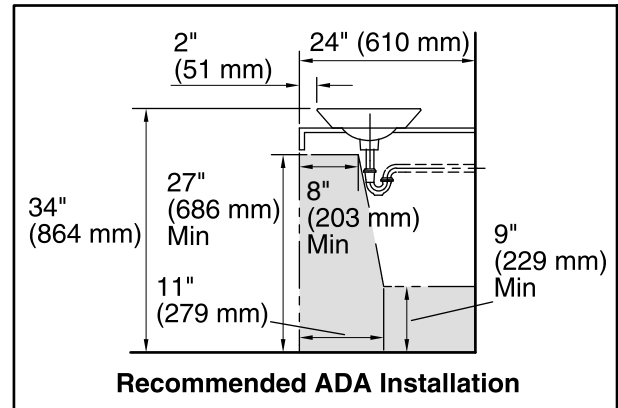

**Technical Information**

- All product dimensions are nominal.
- Bowl configuration: Single
- Installation: Vessel, Wall-mount
- Bowl area (Only): Diameter: 15-7/8" (403 mm)  
Water depth: 4-1/4" (108 mm)
- Drain hole: 1-3/4" (44 mm)
- Template: 1002980-7, required, included

**Notes**

- Install this product according to the installation instructions.
- \*Spout must be 5" (127 mm) long (min) for adequate clearance into the bathroom sink when installed with centerline as shown.
- NOTICE: Countertop manufacturer or cutter must use the cut-out template provided with the product, or a current one provided by Kohler Co. (call 1-800-4-KOHLER). Kohler Co. is not responsible for cut-out errors when the incorrect cut-out template is used.
- ADA, CSA B651 compliant when installed to the specific requirements of these regulations.