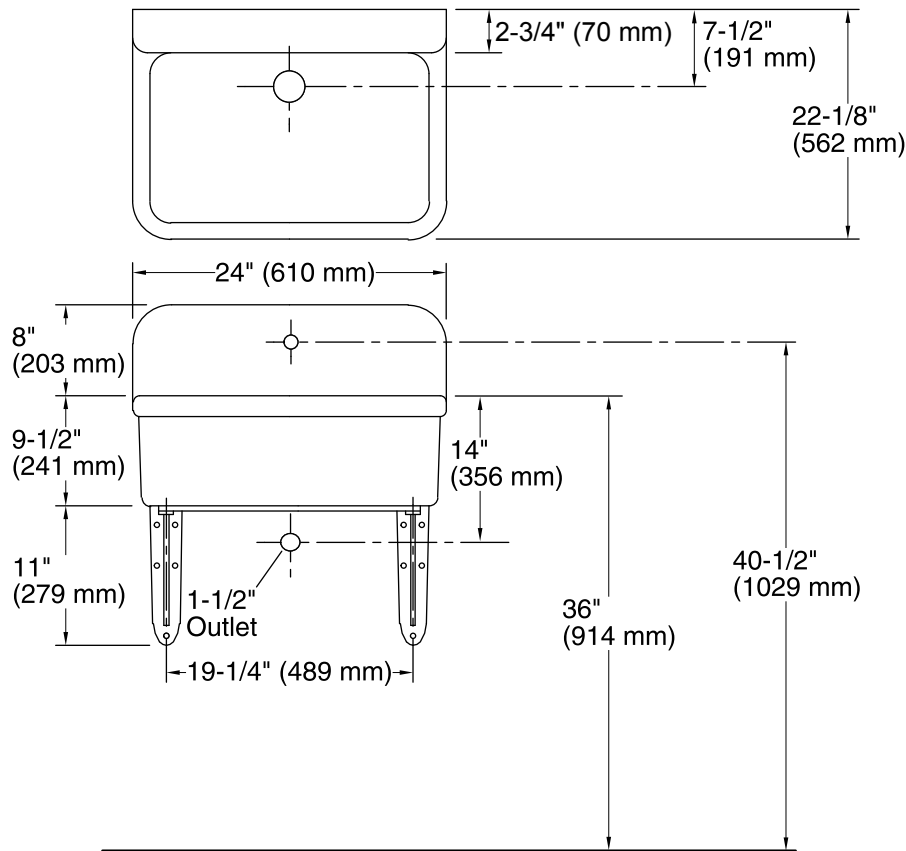

## Features

- Single center hole drilled back
- Constructed of vitreous china
- Premium material construction for durability and reliability
- 24" x 22 1/8"

## Technical Information

All product dimensions are nominal.

Bowl configuration:	Single
Installation:	Top-mount
Bowl area (Only):	Length: 22" (559 mm) Width: 18" (457 mm) Water depth: 8-5/8" (219 mm)
Number of deck holes:	1
Faucet hole(s):	1-3/8" (35 mm)
Drain hole:	2-1/4" (57 mm)