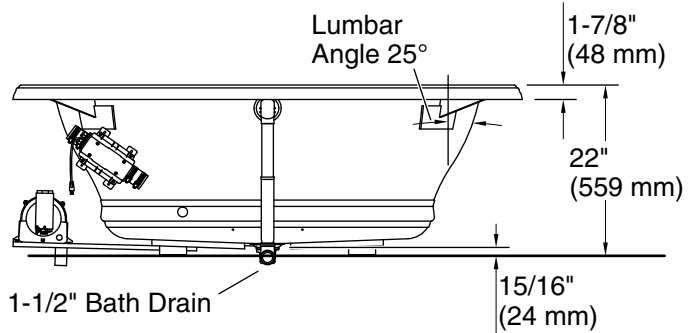

Drop-in Rim Detail

Blower Motor Access
20" (508 mm) W x 15" (381 mm) H Min

Required Electrical Service

Two dedicated circuits required, protected with Class A Ground-Fault Circuit-Interrupter (GFCI). Outside North America, this device may be known as a Residual Current Device (RCD).

Blower, Heated	120 V, 15 A, 60 Hz
Surface:	
Air bath:	120 V, 15 A, 60 Hz

Technical Information

All product dimensions are nominal.

Installation:	Drop-in
Basin area, bottom:	42" x 27" (1067 mm x 686 mm)
Basin area, top:	54" x 30" (1372 mm x 762 mm)
Weight:	156 lbs (70.8 kg)
Minimum floor load:	44 lbs/ft ² (214.8 kg/m ²)
Water depth:	16" (406 mm)
Water capacity:	81 gal (306.6 L)
Electrical component rating:	Blower: 120 V, 10 A, 60 Hz Heated Surface: 120 V, 0.5 A, 60 Hz Air bath: 120 V, 5 A, 60 Hz