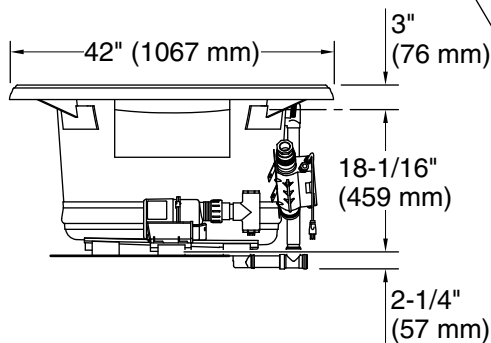

Included Components

Additional Components:
40" (1016 mm) cable

Codes/Standards

ASME A112.19.7/CSA B45.10
CSA B45.5/IAPMO Z124
ASTM E162
ASTM E662
UL 1795
CSA C22.2 No. 218.2

**KOHLER® Hydrotherapy Components
Five-Year Limited Warranty
KOHLER® Plastic Baths and Receptors
Lifetime Limited Warranty**

Drop-in Rim Detail

Blower Motor Access
20" (508 mm) W x 15" (381 mm) H Min

Required Electrical Service

Two dedicated circuits required, protected with Class A Ground-Fault Circuit-Interrupter (GFCI). Outside North America, this device may be known as a Residual Current Device (RCD).

Blower, Heated	120 V, 15 A, 60 Hz
Surface:	
Air bath:	120 V, 15 A, 60 Hz

Technical Information

All product dimensions are nominal.

Installation:	Drop-in
Basin area, bottom:	42" x 27" (1067 mm x 686 mm)
Basin area, top:	54" x 30" (1372 mm x 762 mm)
Weight:	156 lbs (70.8 kg)
Minimum floor load:	44 lbs/ft ² (214.8 kg/m ²)
Water depth:	16" (406 mm)
Water capacity:	81 gal (306.6 L)
Electrical component rating:	Blower: 120 V, 10 A, 60 Hz Heated Surface: 120 V, 0.5 A, 60 Hz Air bath: 120 V, 5 A, 60 Hz