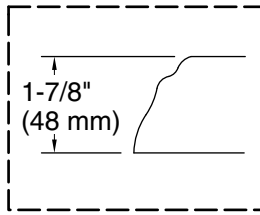

No change in measurements if connected with drain illustrated. (K-7161-AF)

Drop-in Rim Detail

Blower Motor Access
20" (508 mm) W x 15" (381 mm) H Min