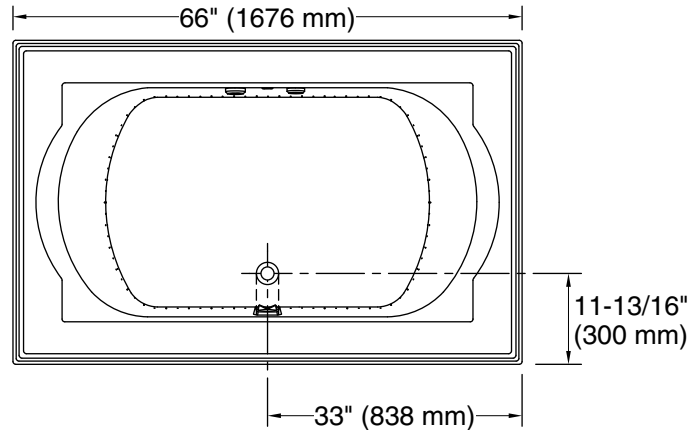

Included Components

Additional Components:
40" (1016 mm) cable

Codes/Standards

ASME A112.19.7/CSA B45.10
CSA B45.5/IAPMO Z124
ASTM E162
ASTM E662
UL 1795
CSA C22.2 No. 218.2

**KOHLER® Hydrotherapy Components
Five-Year Limited Warranty
KOHLER® Plastic Baths and Receptors
Lifetime Limited Warranty**

Drop-in Rim Detail

Blower Motor Access
20" (508 mm) W x 15" (381 mm) H Min

Required Electrical Service

Two dedicated circuits required, protected with Class A Ground-Fault Circuit-Interrupter (GFCI). Outside North America, this device may be known as a Residual Current Device (RCD).

Blower, Heated	120 V, 15 A, 60 Hz
Surface:	
Air bath:	120 V, 15 A, 60 Hz

Technical Information

All product dimensions are nominal.

Installation:	Drop-in
Basin area, bottom:	42" x 27" (1067 mm x 686 mm)
Basin area, top:	54" x 30" (1372 mm x 762 mm)
Weight:	156 lbs (70.8 kg)
Minimum floor load:	44 lbs/ft ² (214.8 kg/m ²)
Water depth:	16" (406 mm)
Water capacity:	81 gal (306.6 L)
Electrical component rating:	Blower: 120 V, 10 A, 60 Hz Heated Surface: 120 V, 0.5 A, 60 Hz Air bath: 120 V, 5 A, 60 Hz