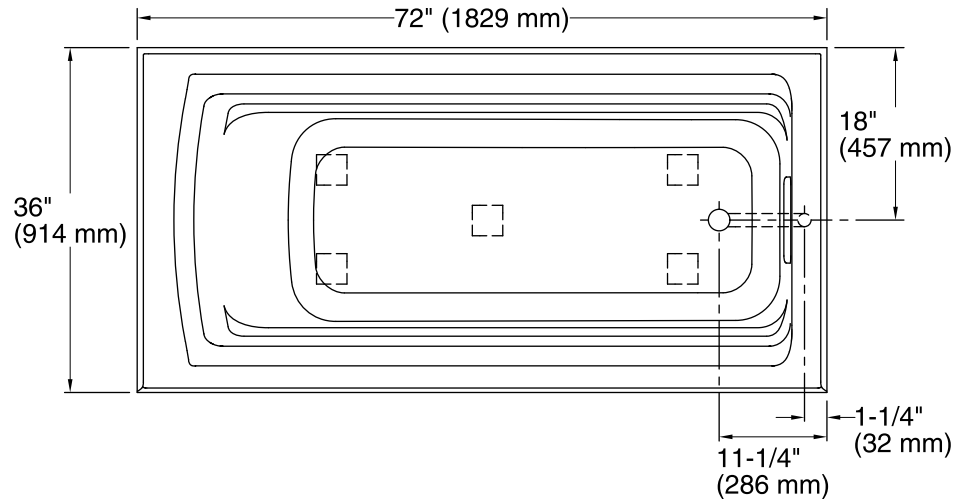

No change in measurements if connected with drain illustrated. (K-7272)

Required Electrical Service

One dedicated circuit required, protected with Class A Ground-Fault Circuit-Interrupter (GFCI). Outside North America, this device may be known as a Residual Current Device (RCD).

Pump: 120 V, 15 A, 60 Hz

Technical Information

All product dimensions are nominal.

- Installation: Three-wall alcove
- Drain location: Right
- Basin area, bottom: 51-3/8" x 21" (1305 mm x 533 mm)
- Basin area, top: 64-1/2" x 30-1/2" (1638 mm x 775 mm)
- Weight: 135 lbs (61.2 kg)
- Minimum floor load: 43 lbs/ft² (209.9 kg/m²)
- Water depth: 15" (381 mm)
- Water capacity: 72 gal (272.5 L)
- Electrical component rating: Pump: 120 V, 7 A, 60 Hz
- Pump speed: Single
- Minimum flat for door: 1-9/16" (40 mm)

Notes

- Measure your actual product for rough-in details. Install this product according to the installation instructions.
- The hot water supply should be 70% of the capacity of the bath or greater. Installations will vary.
- ADA compliant when installed to the specific requirements of these regulations.