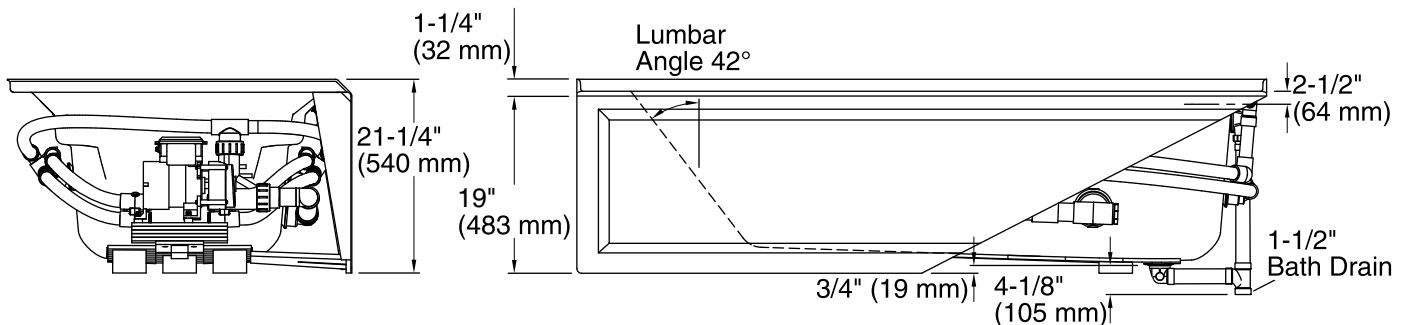

No change in measurements if connected with drain illustrated. (K-7272)

Required Electrical Service

One dedicated circuit required, protected with Class A Ground-Fault Circuit-Interrupter (GFCI). Outside North America, this device may be known as a Residual Current Device (RCD).

Pump: 120 V, 15 A, 60 Hz

Technical Information

All product dimensions are nominal.

- Installation: Three-wall alcove
- Drain location: Right
- Basin area, bottom: 51-3/8" x 21" (1305 mm x 533 mm)
- Basin area, top: 64-1/2" x 30-1/2" (1638 mm x 775 mm)
- Weight: 135 lbs (61.2 kg)
- Minimum floor load: 43 lbs/ft² (209.9 kg/m²)
- Water depth: 15" (381 mm)
- Water capacity: 72 gal (272.5 L)
- Electrical component rating: Pump: 120 V, 7 A, 60 Hz
- Pump speed: Single
- Minimum flat for door: 1-9/16" (40 mm)

Notes

- Measure your actual product for rough-in details. Install this product according to the installation instructions.
- The hot water supply should be 70% of the capacity of the bath or greater. Installations will vary.
- ADA compliant when installed to the specific requirements of these regulations.