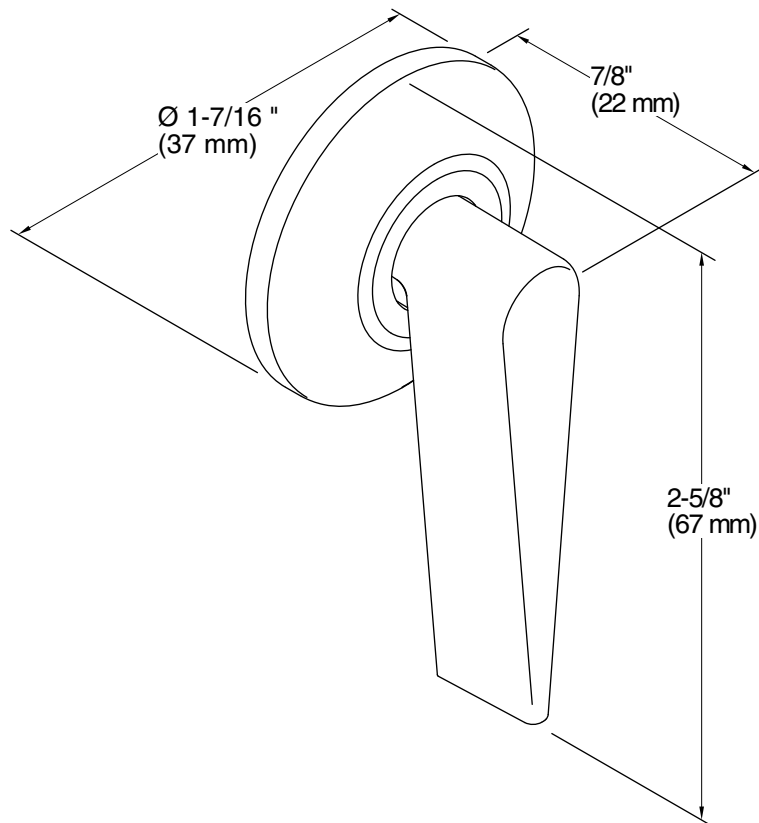

Technical Information

All product dimensions are nominal.

Material: Metal

Notes

ADA, OBC, CSA B651 compliant when installed to the specific requirements of these regulations.