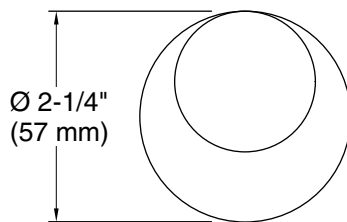

### FEATURES

P34408

- Solid brass construction for durability and reliability
- Complements the One collection

SPECIFIED MODEL			
Model	Description	Finishes	
P34408-00	One Toilet Paper Holder	<input type="checkbox"/> CP Polished Chrome	<input type="checkbox"/> AD Nickel Silver
		<input type="checkbox"/> GN Gunmetal	<input type="checkbox"/> ULB Unlacquered Brass
		<input type="checkbox"/> AG Brushed Nickel	<input type="checkbox"/> * BL Matte Black