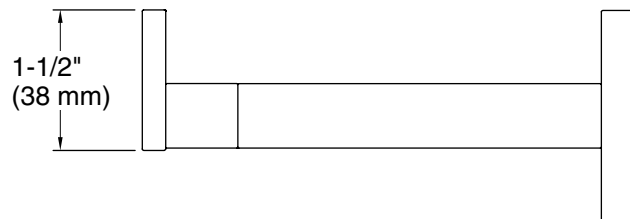

### FEATURES

P34408

- Solid brass construction for durability and reliability
- Complements the One collection

SPECIFIED MODEL			
Model	Description	Finishes	
P34408-00	One Toilet Paper Holder	<input type="checkbox"/> CP Polished Chrome	<input type="checkbox"/> AD Nickel Silver
		<input type="checkbox"/> GN Gunmetal	<input type="checkbox"/> ULB Unlacquered Brass
		<input type="checkbox"/> AG Brushed Nickel	<input type="checkbox"/> * BL Matte Black