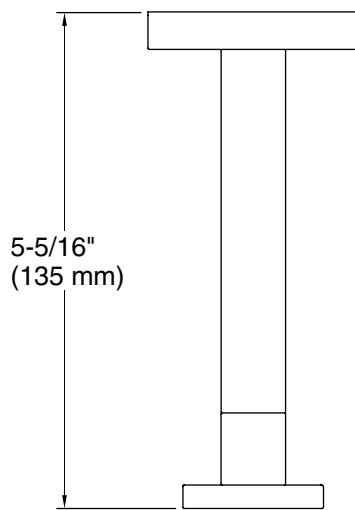

### FEATURES

P34408

- Solid brass construction for durability and reliability
- Complements the One collection

SPECIFIED MODEL			
Model	Description	Finishes	
P34408-00	One Toilet Paper Holder	<input type="checkbox"/> CP Polished Chrome	<input type="checkbox"/> AD Nickel Silver
		<input type="checkbox"/> GN Gunmetal	<input type="checkbox"/> ULB Unlacquered Brass
		<input type="checkbox"/> AG Brushed Nickel	<input type="checkbox"/> * BL Matte Black