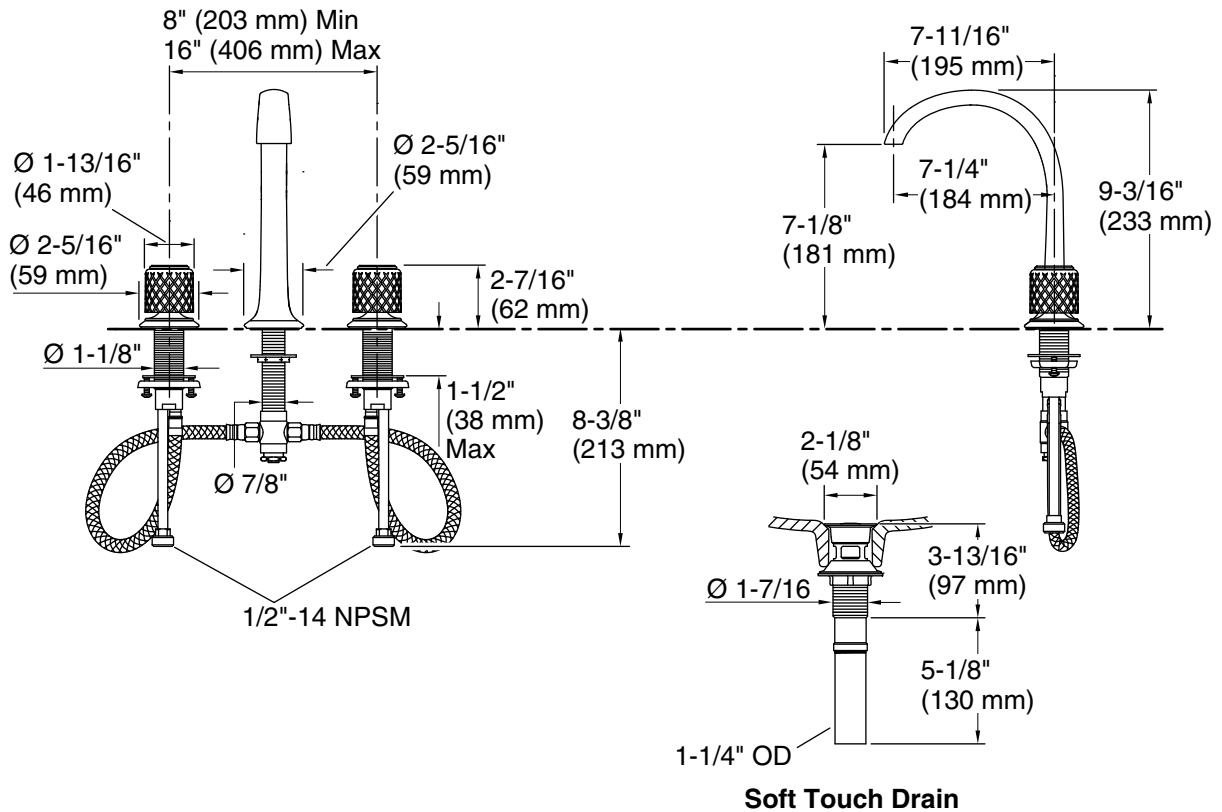

KALLISTA®

Script® Sink Faucet, Arch Spout, Saint Louis Crystal Knobs

FEATURES

- Solid metal construction for durability and reliability
- Two-handle, widespread lavatory faucet for 8" (203 mm) - 16" (406 mm) centers
- Quarter-turn washerless ceramic disc valves
- 1.2 gal/min (4.5 l/min) maximum flow rate
- Includes Soft-Touch Drain
- Meets CalGreen requirements for lavatory faucets
- Complements the Script Collection

CODES/STANDARDS APPLICABLE

Specified model meets or exceeds the following:

- ASME A112.18.1/CSA B125.1
- CSA B651*
- EPA WaterSense®
- ICC/ANSI A117.1
- NSF 61
- OBC*
- All applicable US Federal and State material regulations

* Compliant when installed to the specific requirement of this regulation

P25051

CSA B651 OBC

ST® LOUIS

SPECIFIED MODEL		
Model	Description	Finishes
P25051-SLB	Script Sink Faucet, Arch Spout, Saint Louis Dark Blue Crystal Handles	☐ CP Polished Chrome ☐ AD Nickel Silver ☐ BCH Blush Bronze
P25051-SLC	Script Sink Faucet, Arch Spout, Saint Louis Clear Crystal Handles	☐ CP Polished Chrome ☐ AD Nickel Silver ☐ BCH Blush Bronze
P25051-SLG	Script Sink Faucet, Arch Spout, Saint Louis Flannel Grey Crystal Handles	☐ CP Polished Chrome ☐ AD Nickel Silver ☐ BCH Blush Bronze

We reserve the right to make revisions without notice in the design of products or in packaging unless this right has specifically been waived at the time the order is accepted.