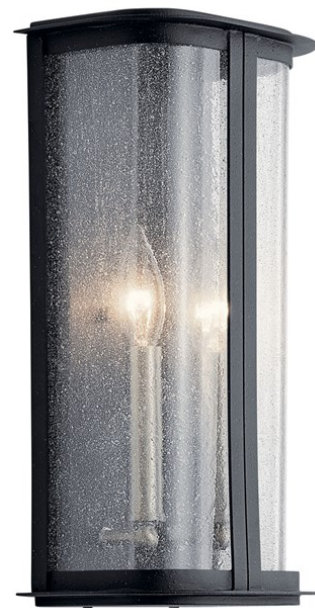

SPECIFICATIONS

Certifications/Qualifications

www.kichler.com/warranty

Dimensions

Base Backplate	5.25 X 14.00
Extension	4.75"
Weight	3.60 LBS
Height from center of Wall opening (Spec Sheet)	7.00"
Height	14.25"
Width	7.25"

Light Source

Lamp Included	Not Included
Lamp Type	B
Light Source	Incandescent
Max or Nominal Watt	60.00
# of Bulbs/LED Modules	2
Max Wattage/Range	60.00
Socket Type	CAND
Socket Wire	105

Mounting/Installation

Interior/Exterior	Exterior
Location Rating	Wet
Mounting Style	Wall Mount
Mounting Weight	1.60 LBS

FIXTURE ATTRIBUTES

Housing

Diffuser Description	Clear Seeded
Primary Material	ALUMINUM

Product/Ordering Information

SKU	59091DBK
Finish	Distressed Black
Style	Transitional
UPC	783927002370

Finish Options

Distressed Black

ALSO IN THIS FAMILY

[59090DBK](#)

[59092DBK](#)