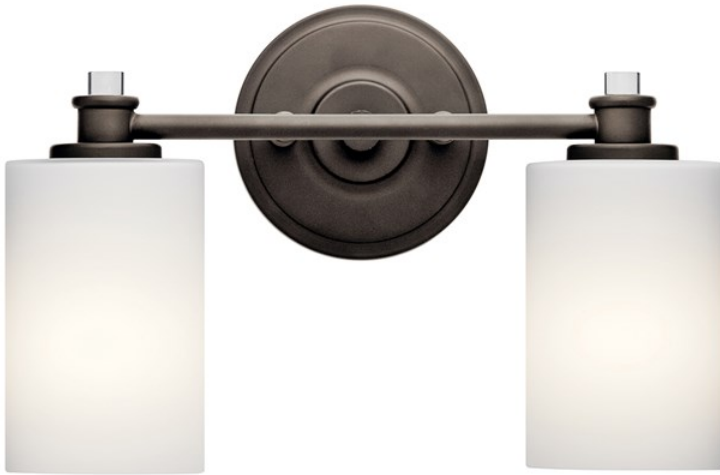

# Joelson™ 2 Light Vanity Light with LED Bulbs Olde Bronze®

45922OZL18 (Olde Bronze)

Project Name: \_\_\_\_\_  
Location: \_\_\_\_\_  
Type: \_\_\_\_\_  
Qty: \_\_\_\_\_  
Comments: \_\_\_\_\_

## Dimensions

Base Backplate	5.00 DIA
Extension	5.25"
Weight	2.86 LBS
Height	9.25"
Width	14.00"

## Specifications

Diffuser Description	Satin Etched Cased Opal
Material	STEEL