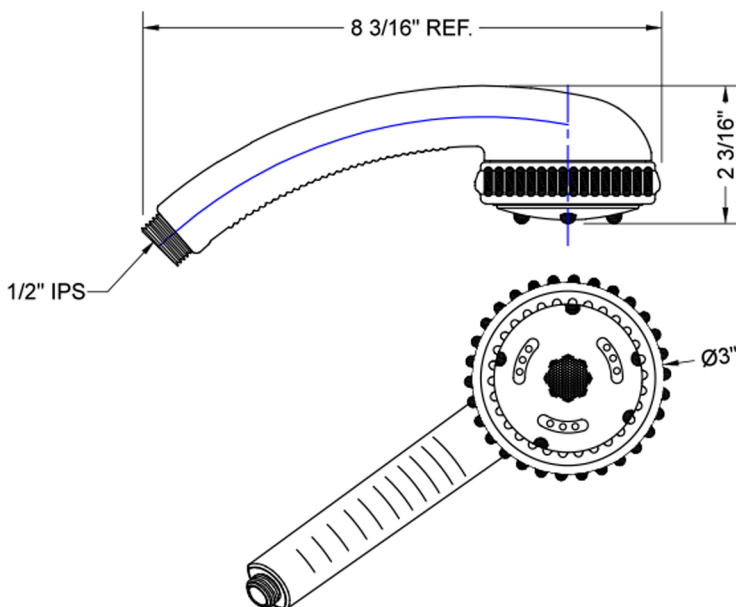

Sensation Handshower- 1.75 GPM

Model #: S427-1.75-

FEATURES:

- 5 function handshower with 3" face
- 1/2" IPS male threads
- Rubber ring for easy grip, no slip adjustment of functions
- Soft wide bubble aerating rinse great for children & the elderly
- Comfortable ergonomic design

SPECIFICATION DRAWING:

SPRAY PATTERNS: