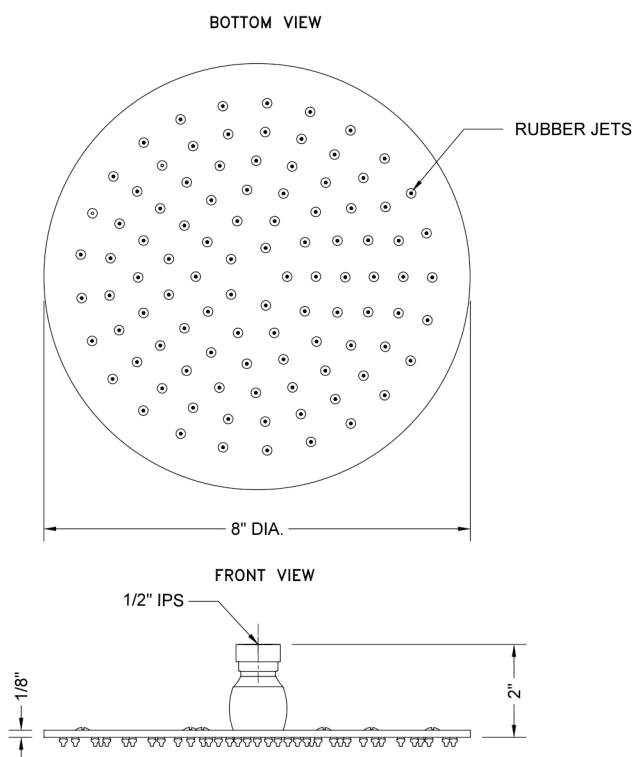

8" Round Rain Machine-1.75 GPM

Model #: S208-1.75-

FEATURES:

- A POWER SHOWER - the technology of the Rain Machine® allows for a strong rain spray at any angle
- 1/2" IPS adjustable brass ball joint to adjust angle of showerhead
- 8" diameter all brass body with 95 easy clean rubber jets
- Available flow rates: 2.5, 2.0, 1.75, & 1.5 GPM

SPECIFICATION DRAWING:

SPRAY PATTERNS:

ANGLES AND FLOW RATES:

COMPLIANCES:

CEC

Complies with: ASME A112.18.1-2012/CSA B125.1-12