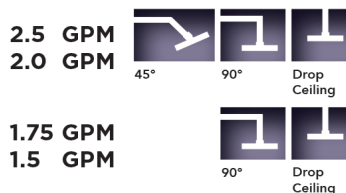

SPRAY PATTERNS:

ANGLES AND FLOW RATES: