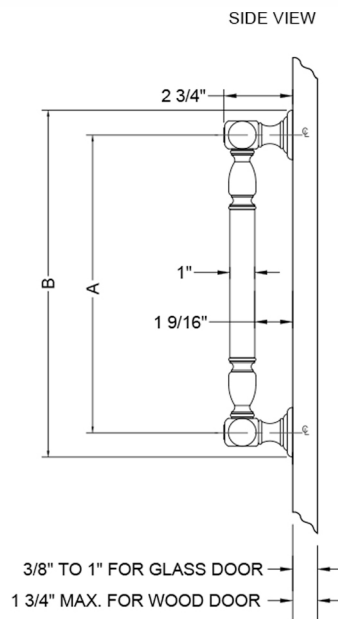

8" H2O Front Mount Shower Door Pull wth Finials

Model #: H20-FM-8-

FEATURES:

- Can be mounted vertically or horizontally
- Can be used as a towel bar, foot rest, or shaving station when mounted horizontally
- Not to be used as a grab bar
- All brass construction, full polished & plated
- For Glass Installation: Separate mounting kit required (HDL-GLSKIT)
- Custom sizes available- Contact JACLO for pricing & availability

SPECIFICATION DRAWING:

BRASS LUXURY FRONT MOUNT DOOR PULL			
PART. #	DESCRIPTION	A	B
H20-FM-8	8" CENTER TO CENTER	8"	10"
H20-FM-12	12" CENTER TO CENTER	12"	14"
H20-FM-16	16" CENTER TO CENTER	16"	18"
H20-FM-18	18" CENTER TO CENTER	18"	20"
H20-FM-24	24" CENTER TO CENTER	24"	26"
H20-FM-32	32" CENTER TO CENTER	32"	34"

NOTE: H20-FM 6" CENTER TO CENTER AVAILABLE