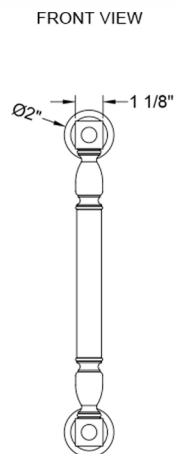

8" H2O Front Mount Shower Door Pull wth Finials

Model #: H20-FM-8-

FEATURES:

- Can be mounted vertically or horizontally
- Can be used as a towel bar, foot rest, or shaving station when mounted horizontally
- Not to be used as a grab bar
- All brass construction, full polished & plated
- For Glass Installation: Separate mounting kit required (HDL-GLSKIT)
- Custom sizes available- Contact JACLO for pricing & availability

SPECIFICATION DRAWING:

BRASS LUXURY FRONT MOUNT DOOR PULL			
PART. #	DESCRIPTION	A	B
H20-FM-8	8" CENTER TO CENTER	8"	10"
H20-FM-12	12" CENTER TO CENTER	12"	14"
H20-FM-16	16" CENTER TO CENTER	16"	18"
H20-FM-18	18" CENTER TO CENTER	18"	20"
H20-FM-24	24" CENTER TO CENTER	24"	26"
H20-FM-32	32" CENTER TO CENTER	32"	34"

NOTE: H20-FM 6" CENTER TO CENTER AVAILABLE