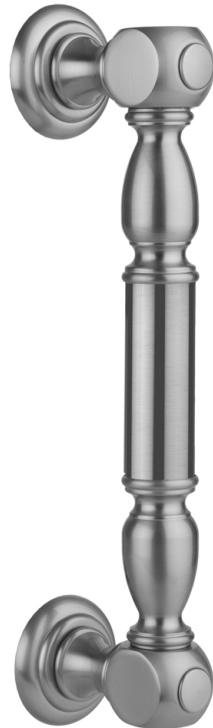

8" H2O Front Mount Shower Door Pull wth Finials

Model #: H20-FM-8-

FEATURES:

- Can be mounted vertically or horizontally
- Can be used as a towel bar, foot rest, or shaving station when mounted horizontally
- Not to be used as a grab bar
- All brass construction, full polished & plated
- For Glass Installation: Separate mounting kit required (HDL-GLSKIT)
- Custom sizes available- Contact JACLO for pricing & availability

AVAILABLE FINISHES:

Polished Chrome (PCH)	Satin Chrome (SC)	Bronze Umber (BU)
Satin Nickel (SN)	Pewter (PEW)	Caramel Bronze (CB)
Polished Nickel (PN)	Antique Brass (AB)	Antique Copper (ACU)
Oil-Rubbed Bronze (ORB)	Polished Brass (PB)	Polished Copper (PCU)
Vintage Bronze (VB)	Satin Brass (SB)	Rose Gold (RG)
Matte Black (MBK)	Satin Gold (SG)	Polished Gold (PG)
Black Nickel (BKN)	Bombay Gold (BG)	Jewelers Gold (JG)
Europa Bronze (EB)	White (WH)	Sedona Beige (SDB)
Tristan Brass (TB)	Unlacquered Brass (ULB)	Satin Cooper (SCU)

SPECIFICATION DRAWING:

BRASS LUXURY FRONT MOUNT DOOR PULL			
PART. #	DESCRIPTION	A	B
H20-FM-8	8" CENTER TO CENTER	8"	10"
H20-FM-12	12" CENTER TO CENTER	12"	14"
H20-FM-16	16" CENTER TO CENTER	16"	18"
H20-FM-18	18" CENTER TO CENTER	18"	20"
H20-FM-24	24" CENTER TO CENTER	24"	26"
H20-FM-32	32" CENTER TO CENTER	32"	34"

NOTE: H20-FM 6" CENTER TO CENTER AVAILABLE