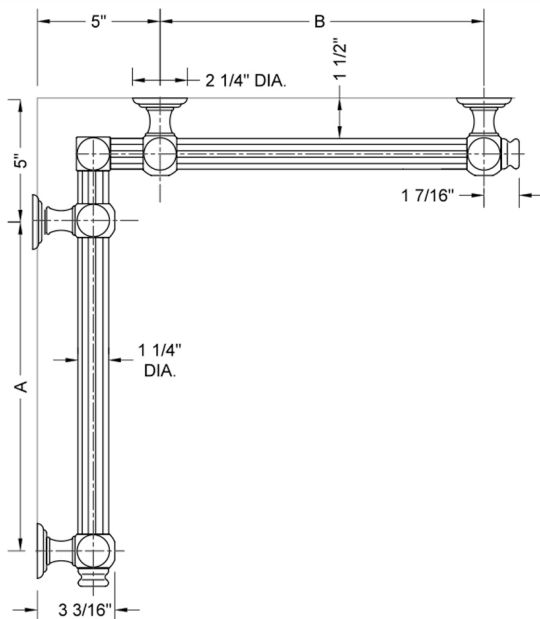

G61 12" x 32" Inside Corner Grab Bar

Model #: G61-12-32-IC-

FEATURES:

- ADA compliant when properly installed
- All brass construction, fully polished & plated
- All grab bars can be custom sized. Contact JACLO for pricing & availability
- Optional handshower sliders and toilet paper/wash cloth holders can be added only upon initial order
- Grab bars over 32" REQUIRE a middle post

SPECIFICATION DRAWING:

BRASS LUXURY GRAB BAR							
PART. #	DESCRIPTION	A	B	PART. #	DESCRIPTION	A	B
G61-12-12-IC	CENTER OF POST	12"	12"	G61-24-36-IC	CENTER OF POST	24"	36"
G61-12-16-IC	CENTER OF POST	12"	16"	G61-24-48-IC	CENTER OF POST	24"	48"
G61-12-24-IC	CENTER OF POST	12"	24"	G61-24-60-IC	CENTER OF POST	24"	60"
G61-12-32-IC	CENTER OF POST	12"	32"				
				G61-32-32-IC	CENTER OF POST	32"	32"
G61-12-36-IC	CENTER OF POST	12"	36"	G61-32-36-IC	CENTER OF POST	32"	36"
G61-12-48-IC	CENTER OF POST	12"	48"	G61-32-48-IC	CENTER OF POST	32"	48"
G61-12-60-IC	CENTER OF POST	12"	60"	G61-32-60-IC	CENTER OF POST	32"	60"
G61-16-16-IC	CENTER OF POST	16"	16"	G61-36-36-IC	CENTER OF POST	36"	36"
G61-16-24-IC	CENTER OF POST	16"	24"	G61-36-48-IC	CENTER OF POST	36"	48"
G61-16-32-IC	CENTER OF POST	16"	32"	G61-36-60-IC	CENTER OF POST	36"	60"
G61-16-36-IC	CENTER OF POST	16"	36"	G61-48-48-IC	CENTER OF POST	48"	48"
G61-16-48-IC	CENTER OF POST	16"	48"	G61-48-60-IC	CENTER OF POST	48"	60"
G61-16-60-IC	CENTER OF POST	16"	60"				
				G61-60-60-IC	CENTER OF POST	60"	60"
G61-24-24-IC	CENTER OF POST	24"	24"				
G61-24-32-IC	CENTER OF POST	24"	32"				