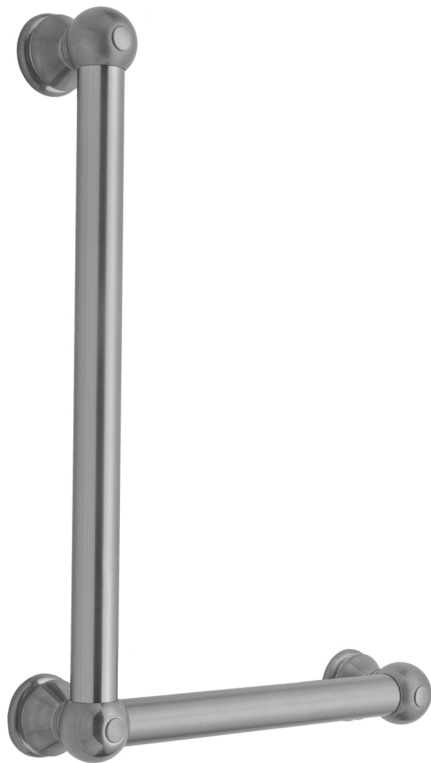

## G30 32H x 16W 90° Right Hand Grab Bar

Model #: **G30-32H-16W-RH-**

### FEATURES:

- ADA compliant when properly installed
- All brass construction, fully polished & plated
- All grab bars can be custom sized. Contact JACLO for pricing & availability
- Optional handshower sliders and toilet paper/wash cloth holders can be added only upon initial order
- Grab bars over 32" REQUIRE a middle post

### AVAILABLE FINISHES:

Polished Chrome (PCH)	Satin Chrome (SC)	Bronze Umber (BU)
Satin Nickel (SN)	Pewter (PEW)	Caramel Bronze (CB)
Polished Nickel (PN)	Antique Brass (AB)	Antique Copper (ACU)
Oil-Rubbed Bronze (ORB)	Polished Brass (PB)	Polished Copper (PCU)
Vintage Bronze (VB)	Satin Brass (SB)	Rose Gold (RG)
Matte Black (MBK)	Satin Gold (SG)	Polished Gold (PG)
Black Nickel (BKN)	Bombay Gold (BG)	Jewelers Gold (JG)
Europa Bronze (EB)	White (WH)	Sedona Beige (SDB)
Tristan Brass (TB)	Unlacquered Brass (ULB)	Satin Cooper (SCU)

### SPECIFICATION DRAWING:

BRASS LUXURY GRAB BAR			
PART. #	DESCRIPTION	A H	B W
G30-12H-12W	CENTER TO CENTER	12"	12"
G30-12H-16W	CENTER TO CENTER	12"	16"
G30-12H-24W	CENTER TO CENTER	12"	24"
G30-12H-32W	CENTER TO CENTER	12"	32"
G30-16H-12W	CENTER TO CENTER	16"	12"
G30-16H-16W	CENTER TO CENTER	16"	16"
G30-16H-24W	CENTER TO CENTER	16"	24"
G30-16H-32W	CENTER TO CENTER	16"	32"
G30-24H-12W	CENTER TO CENTER	24"	12"
G30-24H-16W	CENTER TO CENTER	24"	16"
G30-24H-24W	CENTER TO CENTER	24"	24"
G30-24H-32W	CENTER TO CENTER	24"	32"
G30-32H-12W	CENTER TO CENTER	32"	12"
G30-32H-16W	CENTER TO CENTER	32"	16"
G30-32H-24W	CENTER TO CENTER	32"	24"
G30-32H-32W	CENTER TO CENTER	32"	32"