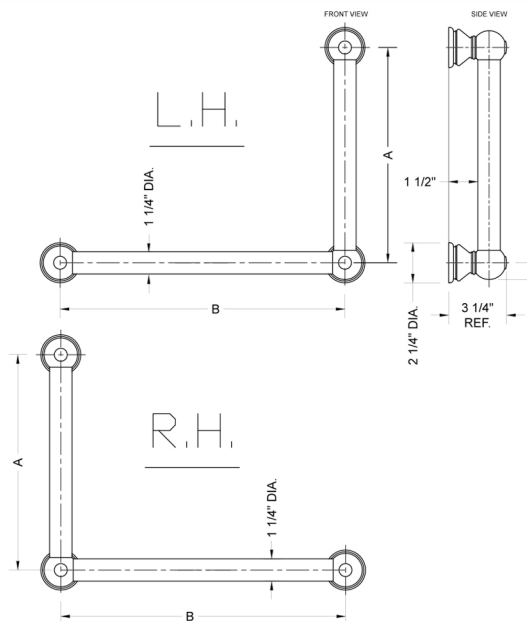

## G30 32H x 16W 90° Right Hand Grab Bar

Model #: **G30-32H-16W-RH-**

### FEATURES:

- ADA compliant when properly installed
- All brass construction, fully polished & plated
- All grab bars can be custom sized. Contact JACLO for pricing & availability
- Optional handshower sliders and toilet paper/wash cloth holders can be added only upon initial order
- Grab bars over 32" REQUIRE a middle post

### SPECIFICATION DRAWING:

BRASS LUXURY GRAB BAR			
PART. #	DESCRIPTION	A H	B W
G30-12H-12W	CENTER TO CENTER	12"	12"
G30-12H-16W	CENTER TO CENTER	12"	16"
G30-12H-24W	CENTER TO CENTER	12"	24"
G30-12H-32W	CENTER TO CENTER	12"	32"
G30-16H-12W	CENTER TO CENTER	16"	12"
G30-16H-16W	CENTER TO CENTER	16"	16"
G30-16H-24W	CENTER TO CENTER	16"	24"
G30-16H-32W	CENTER TO CENTER	16"	32"
G30-24H-12W	CENTER TO CENTER	24"	12"
G30-24H-16W	CENTER TO CENTER	24"	16"
G30-24H-24W	CENTER TO CENTER	24"	24"
G30-24H-32W	CENTER TO CENTER	24"	32"
G30-32H-12W	CENTER TO CENTER	32"	12"
G30-32H-16W	CENTER TO CENTER	32"	16"
G30-32H-24W	CENTER TO CENTER	32"	24"
G30-32H-32W	CENTER TO CENTER	32"	32"