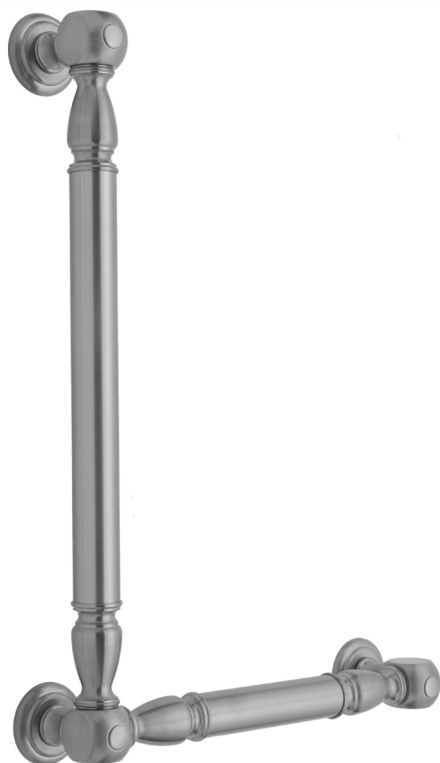

G20 24H x 12W 90° Right Hand Grab Bar

Model #: **G20-24H-12W-RH-**

FEATURES:

- ADA compliant when properly installed
- All brass construction, fully polished & plated
- All grab bars can be custom sized. Contact JACLO for pricing & availability
- Optional handshower sliders and toilet paper/wash cloth holders can be added only upon initial order
- Grab bars over 32" REQUIRE a middle post

AVAILABLE FINISHES:

Polished Chrome (PCH)	Satin Chrome (SC)	Bronze Umber (BU)
Satin Nickel (SN)	Pewter (PEW)	Caramel Bronze (CB)
Polished Nickel (PN)	Antique Brass (AB)	Antique Copper (ACU)
Oil-Rubbed Bronze (ORB)	Polished Brass (PB)	Polished Copper (PCU)
Vintage Bronze (VB)	Satin Brass (SB)	Rose Gold (RG)
Matte Black (MBK)	Satin Gold (SG)	Polished Gold (PG)
Black Nickel (BKN)	Bombay Gold (BG)	Jewelers Gold (JG)
Europa Bronze (EB)	White (WH)	Sedona Beige (SDB)
Tristan Brass (TB)	Unlacquered Brass (ULB)	Satin Cooper (SCU)

SPECIFICATION DRAWING:

BRASS LUXURY GRAB BAR			
PART. #	DESCRIPTION	A H	B W
G20-12H-12W	CENTER TO CENTER	12"	12"
G20-12H-16W	CENTER TO CENTER	12"	16"
G20-12H-24W	CENTER TO CENTER	12"	24"
G20-12H-32W	CENTER TO CENTER	12"	32"
G20-16H-12W	CENTER TO CENTER	16"	12"
G20-16H-16W	CENTER TO CENTER	16"	16"
G20-16H-24W	CENTER TO CENTER	16"	24"
G20-16H-32W	CENTER TO CENTER	16"	32"
G20-24H-12W	CENTER TO CENTER	24"	12"
G20-24H-16W	CENTER TO CENTER	24"	16"
G20-24H-24W	CENTER TO CENTER	24"	24"
G20-24H-32W	CENTER TO CENTER	24"	32"
G20-32H-12W	CENTER TO CENTER	32"	12"
G20-32H-16W	CENTER TO CENTER	32"	16"
G20-32H-24W	CENTER TO CENTER	32"	24"
G20-32H-32W	CENTER TO CENTER	32"	32"