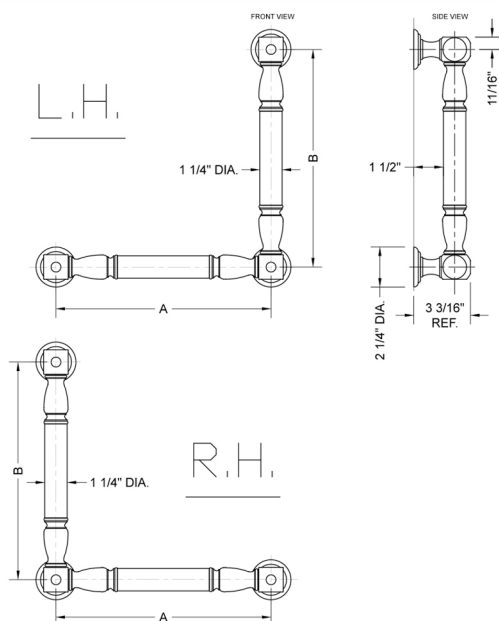

G20 24H x 12W 90° Right Hand Grab Bar

Model #: **G20-24H-12W-RH-**

FEATURES:

- ADA compliant when properly installed
- All brass construction, fully polished & plated
- All grab bars can be custom sized. Contact JACLO for pricing & availability
- Optional handshower sliders and toilet paper/wash cloth holders can be added only upon initial order
- Grab bars over 32" REQUIRE a middle post

SPECIFICATION DRAWING:

BRASS LUXURY GRAB BAR			
PART. #	DESCRIPTION	A H	B W
G20-12H-12W	CENTER TO CENTER	12"	12"
G20-12H-16W	CENTER TO CENTER	12"	16"
G20-12H-24W	CENTER TO CENTER	12"	24"
G20-12H-32W	CENTER TO CENTER	12"	32"
G20-16H-12W	CENTER TO CENTER	16"	12"
G20-16H-16W	CENTER TO CENTER	16"	16"
G20-16H-24W	CENTER TO CENTER	16"	24"
G20-16H-32W	CENTER TO CENTER	16"	32"
G20-24H-12W	CENTER TO CENTER	24"	12"
G20-24H-16W	CENTER TO CENTER	24"	16"
G20-24H-24W	CENTER TO CENTER	24"	24"
G20-24H-32W	CENTER TO CENTER	24"	32"
G20-32H-12W	CENTER TO CENTER	32"	12"
G20-32H-16W	CENTER TO CENTER	32"	16"
G20-32H-24W	CENTER TO CENTER	32"	24"
G20-32H-32W	CENTER TO CENTER	32"	32"