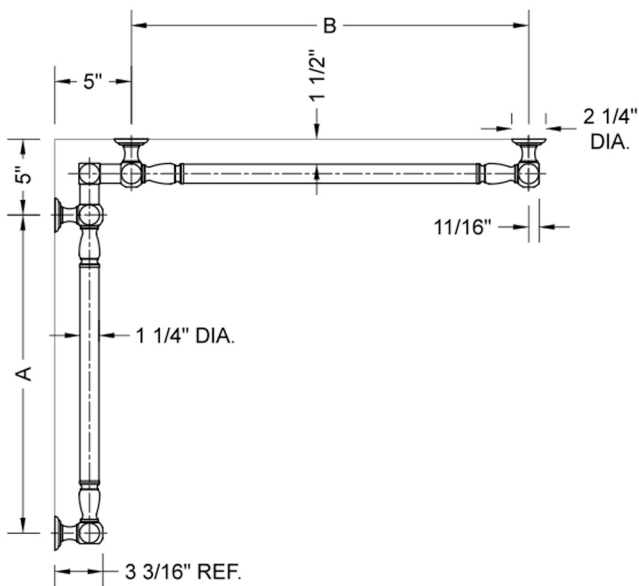

## G20 12" x 60" Inside Corner Grab Bar

**Model #: G20-12-60-IC-**

### FEATURES:

- ADA compliant when properly installed
- All brass construction, fully polished & plated
- All grab bars can be custom sized. Contact JACLO for pricing & availability
- Optional handshower sliders and toilet paper/wash cloth holders can be added only upon initial order
- Grab bars over 32" REQUIRE a middle post

### SPECIFICATION DRAWING:

BRASS LUXURY GRAB BAR							
PART. #	DESCRIPTION	A	B	PART. #	DESCRIPTION	A	B
G20-12-12-IC	CENTER OF POST	12"	12"	G20-24-36-IC	CENTER OF POST	24"	36"
G20-12-16-IC	CENTER OF POST	12"	16"	G20-24-48-IC	CENTER OF POST	24"	48"
G20-12-24-IC	CENTER OF POST	12"	24"	G20-24-60-IC	CENTER OF POST	24"	60"
G20-12-32-IC	CENTER OF POST	12"	32"				
G20-12-36-IC	CENTER OF POST	12"	36"	G20-32-32-IC	CENTER OF POST	32"	32"
G20-12-48-IC	CENTER OF POST	12"	48"	G20-32-36-IC	CENTER OF POST	32"	36"
G20-12-60-IC	CENTER OF POST	12"	60"	G20-32-48-IC	CENTER OF POST	32"	48"
				G20-32-60-IC	CENTER OF POST	32"	60"
G20-16-16-IC	CENTER OF POST	16"	16"				
G20-16-24-IC	CENTER OF POST	16"	24"	G20-36-36-IC	CENTER OF POST	36"	36"
G20-16-32-IC	CENTER OF POST	16"	32"	G20-36-48-IC	CENTER OF POST	36"	48"
				G20-36-60-IC	CENTER OF POST	36"	60"
G20-16-36-IC	CENTER OF POST	16"	36"				
G20-16-48-IC	CENTER OF POST	16"	48"	G20-48-48-IC	CENTER OF POST	48"	48"
G20-16-60-IC	CENTER OF POST	16"	60"	G20-48-60-IC	CENTER OF POST	48"	60"
G20-24-24-IC	CENTER OF POST	24"	24"				
G20-24-32-IC	CENTER OF POST	24"	32"	G20-60-60-IC	CENTER OF POST	60"	60"