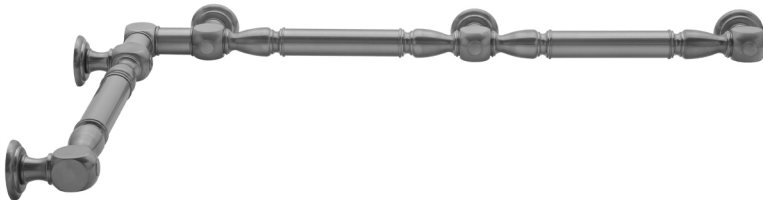

## G20 12" x 60" Inside Corner Grab Bar

**Model #: G20-12-60-IC-**

### FEATURES:

- ADA compliant when properly installed
- All brass construction, fully polished & plated
- All grab bars can be custom sized. Contact JACLO for pricing & availability
- Optional handshower sliders and toilet paper/wash cloth holders can be added only upon initial order
- Grab bars over 32" REQUIRE a middle post

### SPECIFICATION DRAWING:

BRASS LUXURY GRAB BAR							
PART. #	DESCRIPTION	A	B	PART. #	DESCRIPTION	A	B
G20-12-12-IC	CENTER OF POST	12"	12"	G20-24-36-IC	CENTER OF POST	24"	36"
G20-12-16-IC	CENTER OF POST	12"	16"	G20-24-48-IC	CENTER OF POST	24"	48"
G20-12-24-IC	CENTER OF POST	12"	24"	G20-24-60-IC	CENTER OF POST	24"	60"
G20-12-32-IC	CENTER OF POST	12"	32"				
G20-12-36-IC	CENTER OF POST	12"	36"	G20-32-32-IC	CENTER OF POST	32"	32"
G20-12-48-IC	CENTER OF POST	12"	48"	G20-32-36-IC	CENTER OF POST	32"	36"
G20-12-60-IC	CENTER OF POST	12"	60"	G20-32-48-IC	CENTER OF POST	32"	48"
				G20-32-60-IC	CENTER OF POST	32"	60"
G20-16-16-IC	CENTER OF POST	16"	16"				
G20-16-24-IC	CENTER OF POST	16"	24"	G20-36-36-IC	CENTER OF POST	36"	36"
G20-16-32-IC	CENTER OF POST	16"	32"	G20-36-48-IC	CENTER OF POST	36"	48"
				G20-36-60-IC	CENTER OF POST	36"	60"
G20-16-36-IC	CENTER OF POST	16"	36"				
G20-16-48-IC	CENTER OF POST	16"	48"	G20-48-48-IC	CENTER OF POST	48"	48"
G20-16-60-IC	CENTER OF POST	16"	60"	G20-48-60-IC	CENTER OF POST	48"	60"
G20-24-24-IC	CENTER OF POST	24"	24"				
G20-24-32-IC	CENTER OF POST	24"	32"	G20-60-60-IC	CENTER OF POST	60"	60"