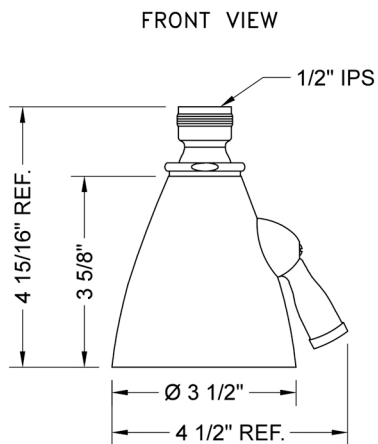

SPECIFICATION DRAWING:

SPRAY PATTERNS:

COMPLIANCES:

CEC

Complies with: ASME A112.18.1-2012/CSA B125.1-12