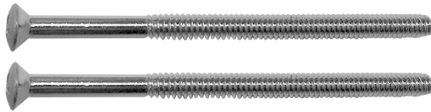

Pressure Balance Valve Replacement Faceplate Screws

Model #: A244-SCREW-

FEATURES:

- Replacement screws for JACLO pressure balance valve face plates
- Fits J-PBV/J-CSV/J-DIV-CSV/J-DIV-PBV

AVAILABLE FINISHES:

Polished Chrome (PCH)	Satin Chrome (SC)	Bronze Umber (BU)
Satin Nickel (SN)	Pewter (PEW)	Caramel Bronze (CB)
Polished Nickel (PN)	Antique Brass (AB)	Antique Copper (ACU)
Oil-Rubbed Bronze (ORB)	Polished Brass (PB)	Polished Copper (PCU)
Vintage Bronze (VB)	Satin Brass (SB)	Rose Gold (RG)
Matte Black (MBK)	Satin Gold (SG)	Polished Gold (PG)
Black Nickel (BKN)	Bombay Gold (BG)	Jewelers Gold (JG)
Europa Bronze (EB)	White (WH)	Sedona Beige (SDB)
Tristan Brass (TB)	Unlacquered Brass (ULB)	Satin Cooper (SCU)