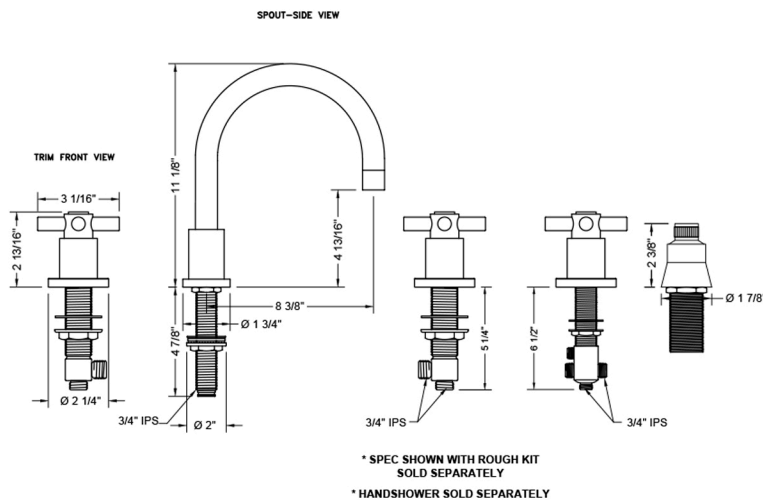

Contempo Roman Tub Set with Contempo Cross Handles and Straight Handshower

Model #: 9980-C-S-TRIM-

FEATURES:

- All brass roman deck mount tub set trim with angled handshower
- Any handshower can be used. Order handshower separately
- Quick connect/disconnect spout
- Swivel Spout includes full flow aerator
- Includes:
 - 3060-DS hose
 - 8030 straight handshower mount
 - 8019 deck mount sleeve
- Spout Hole Size Min-Max: 1 1/8" - 1 3/4"
- Valve Hole Size Min-Max: 1 1/4" - 1 3/8"
- Requires J-6912-DIV-RGH rough in kit

SPECIFICATION DRAWING:

AVAILABLE HANDLES: