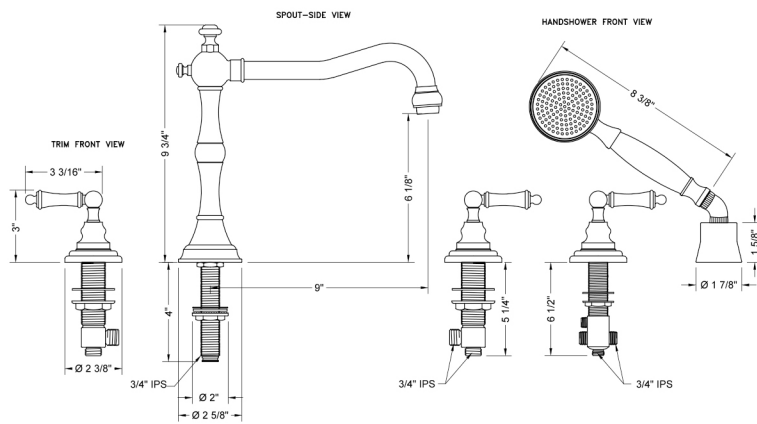

Roaring 20's Roman Tub Set with Ball Lever Handles and Angled Handshower

Model #: 9930-T679-A-240-TRIM-

FEATURES:

- All brass roman deck mount tub set trim with angled handshower
- Any handshower can be used. For alternate handshower contact JACLO for the model #.
- Quick connect/disconnect spout
- Swivel Spout includes full flow aerator
- Includes:
 - B240 handshower
 - 3060-DS hose
 - 8029 angled handshower mount
 - 8019 deck mount sleeve
- Spout Hole Size: 1 1/4" - 1 3/8"
- Valve Hole Size: 1 1/4" - 1 3/8"
- ADA Compliant Levers
- Requires J-6910-DIV-RGH rough in kit

SPECIFICATION DRAWING:

* SPEC SHOWN WITH ROUGH KIT
SOLD SEPARATELY

AVAILABLE HANDLES: