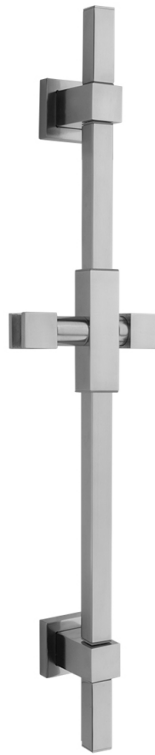

30" CUBIX® Deluxe Wall Bar

Model #: 8730-

FEATURES:

- 30" Cubix® deluxe wall bar
- Unique 180° swiveling brass bar
- Specially designed friction slider adjusts to any height & maintains position
- Adjustable handshower height & angle (full rotation)
- Conical end of hose sits in holder
- Mounting hardware included

AVAILABLE FINISHES:

Polished Chrome (PCH)	Satin Chrome (SC)	Bronze Umber (BU)
Satin Nickel (SN)	Pewter (PEW)	Caramel Bronze (CB)
Polished Nickel (PN)	Antique Brass (AB)	Antique Copper (ACU)
Oil-Rubbed Bronze (ORB)	Polished Brass (PB)	Polished Copper (PCU)
Vintage Bronze (VB)	Satin Brass (SB)	Rose Gold (RG)
Matte Black (MBK)	Satin Gold (SG)	Polished Gold (PG)
Black Nickel (BKN)	Bombay Gold (BG)	Jewelers Gold (JG)
Europa Bronze (EB)	Tristan Brass (TB)	Satin Cooper (SCU)

SPECIFICATION DRAWING:

CUBIX® DELUXE WALL BAR (ADJUSTABLE HEIGHT & ANGLE)		
PART. #	DESCRIPTION	A
8724	SQUARE WALL BAR	24 1/2"
8730	SQUARE WALL BAR	30 1/2"
8737	SQUARE WALL BAR	37 1/2"