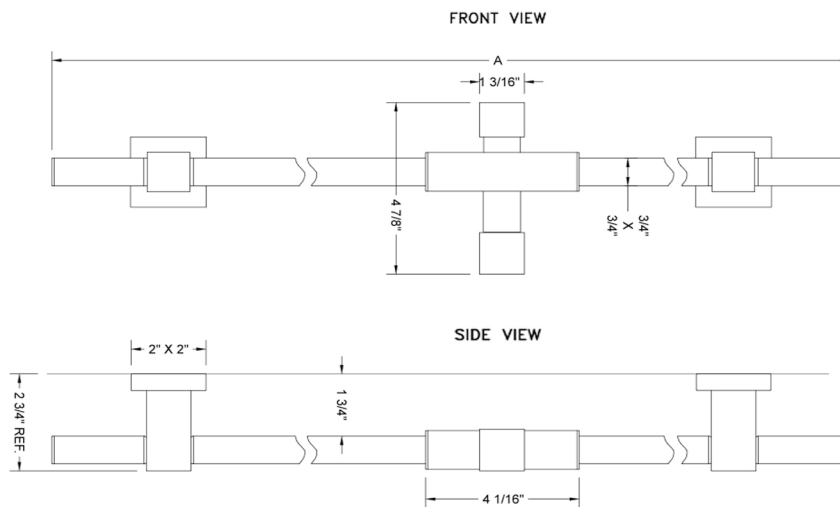

30" CUBIX® Deluxe Wall Bar

Model #: 8730-

FEATURES:

- 30" Cubix® deluxe wall bar
- Unique 180° swiveling brass bar
- Specially designed friction slider adjusts to any height & maintains position
- Adjustable handshower height & angle (full rotation)
- Conical end of hose sits in holder
- Mounting hardware included

SPECIFICATION DRAWING:

CUBIX® DELUXE WALL BAR (ADJUSTABLE HEIGHT & ANGLE)		
PART. #	DESCRIPTION	A
8724	SQUARE WALL BAR	24 1/2"
8730	SQUARE WALL BAR	30 1/2"
8737	SQUARE WALL BAR	37 1/2"